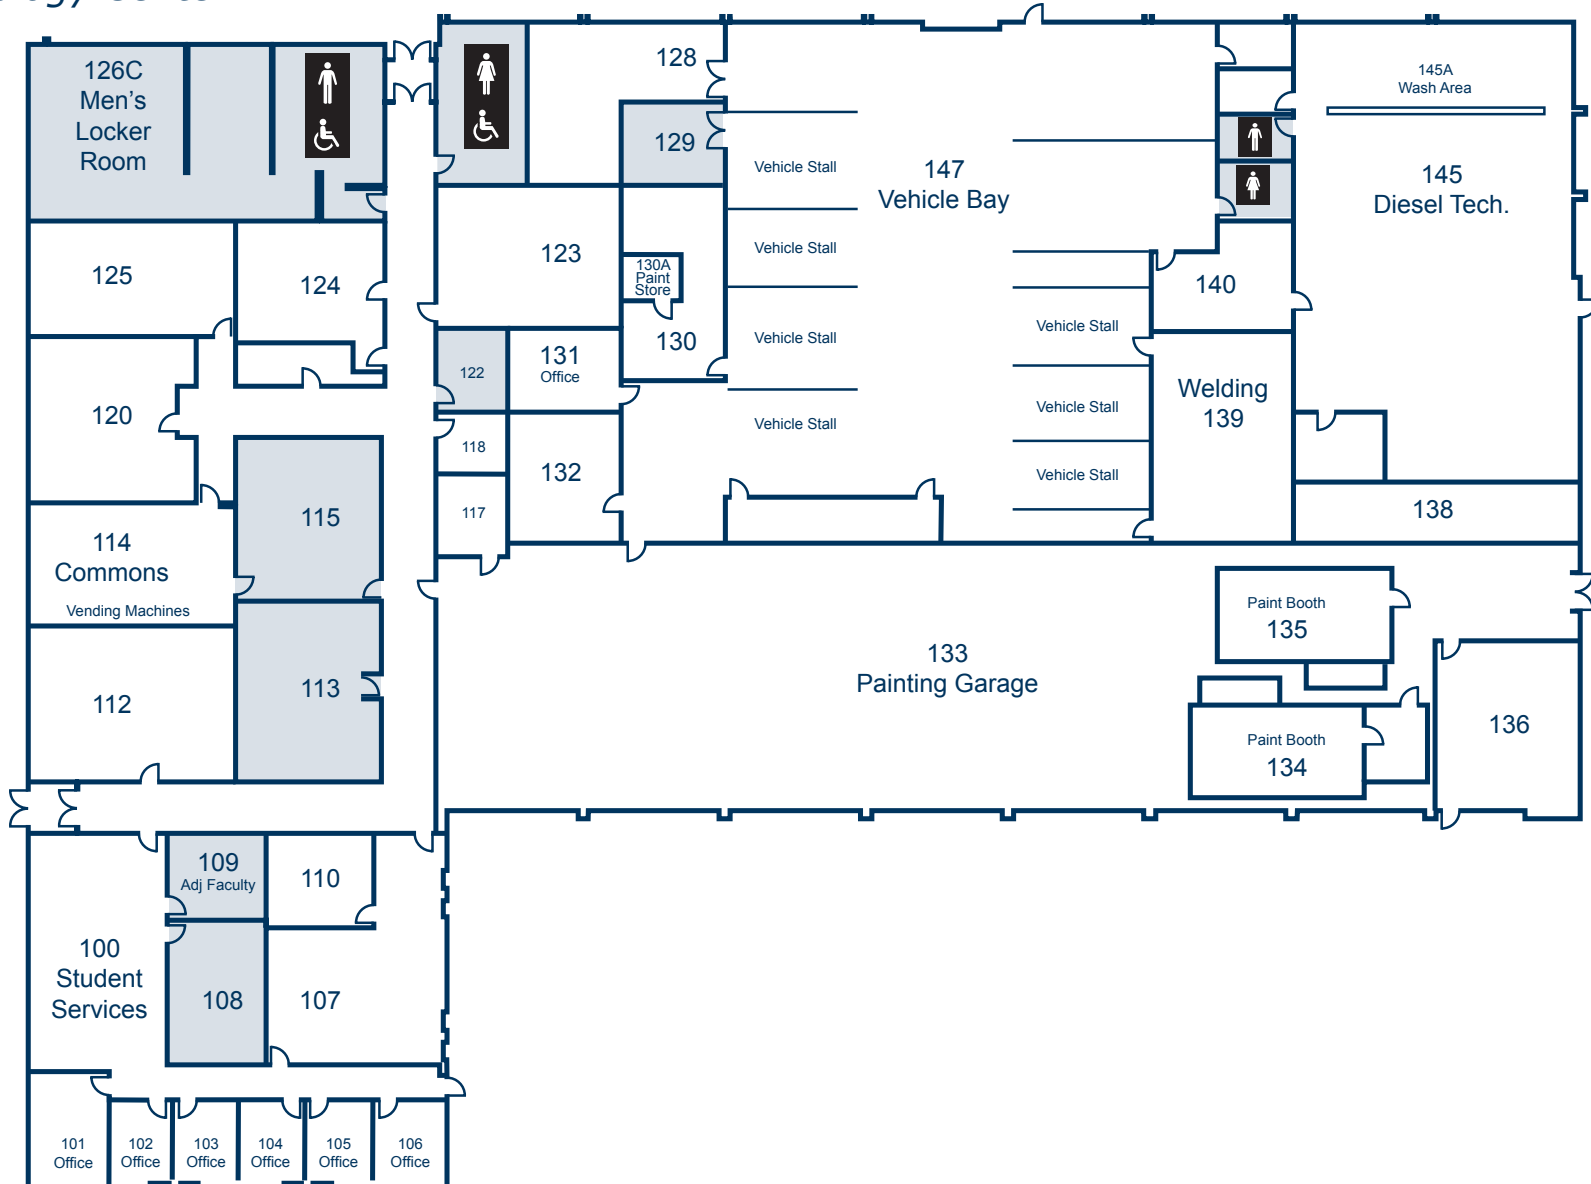

## Legend

 Severe Weather Area

## Applied Technology Center Floorplan

No Scale

Last updated 11/04/2011