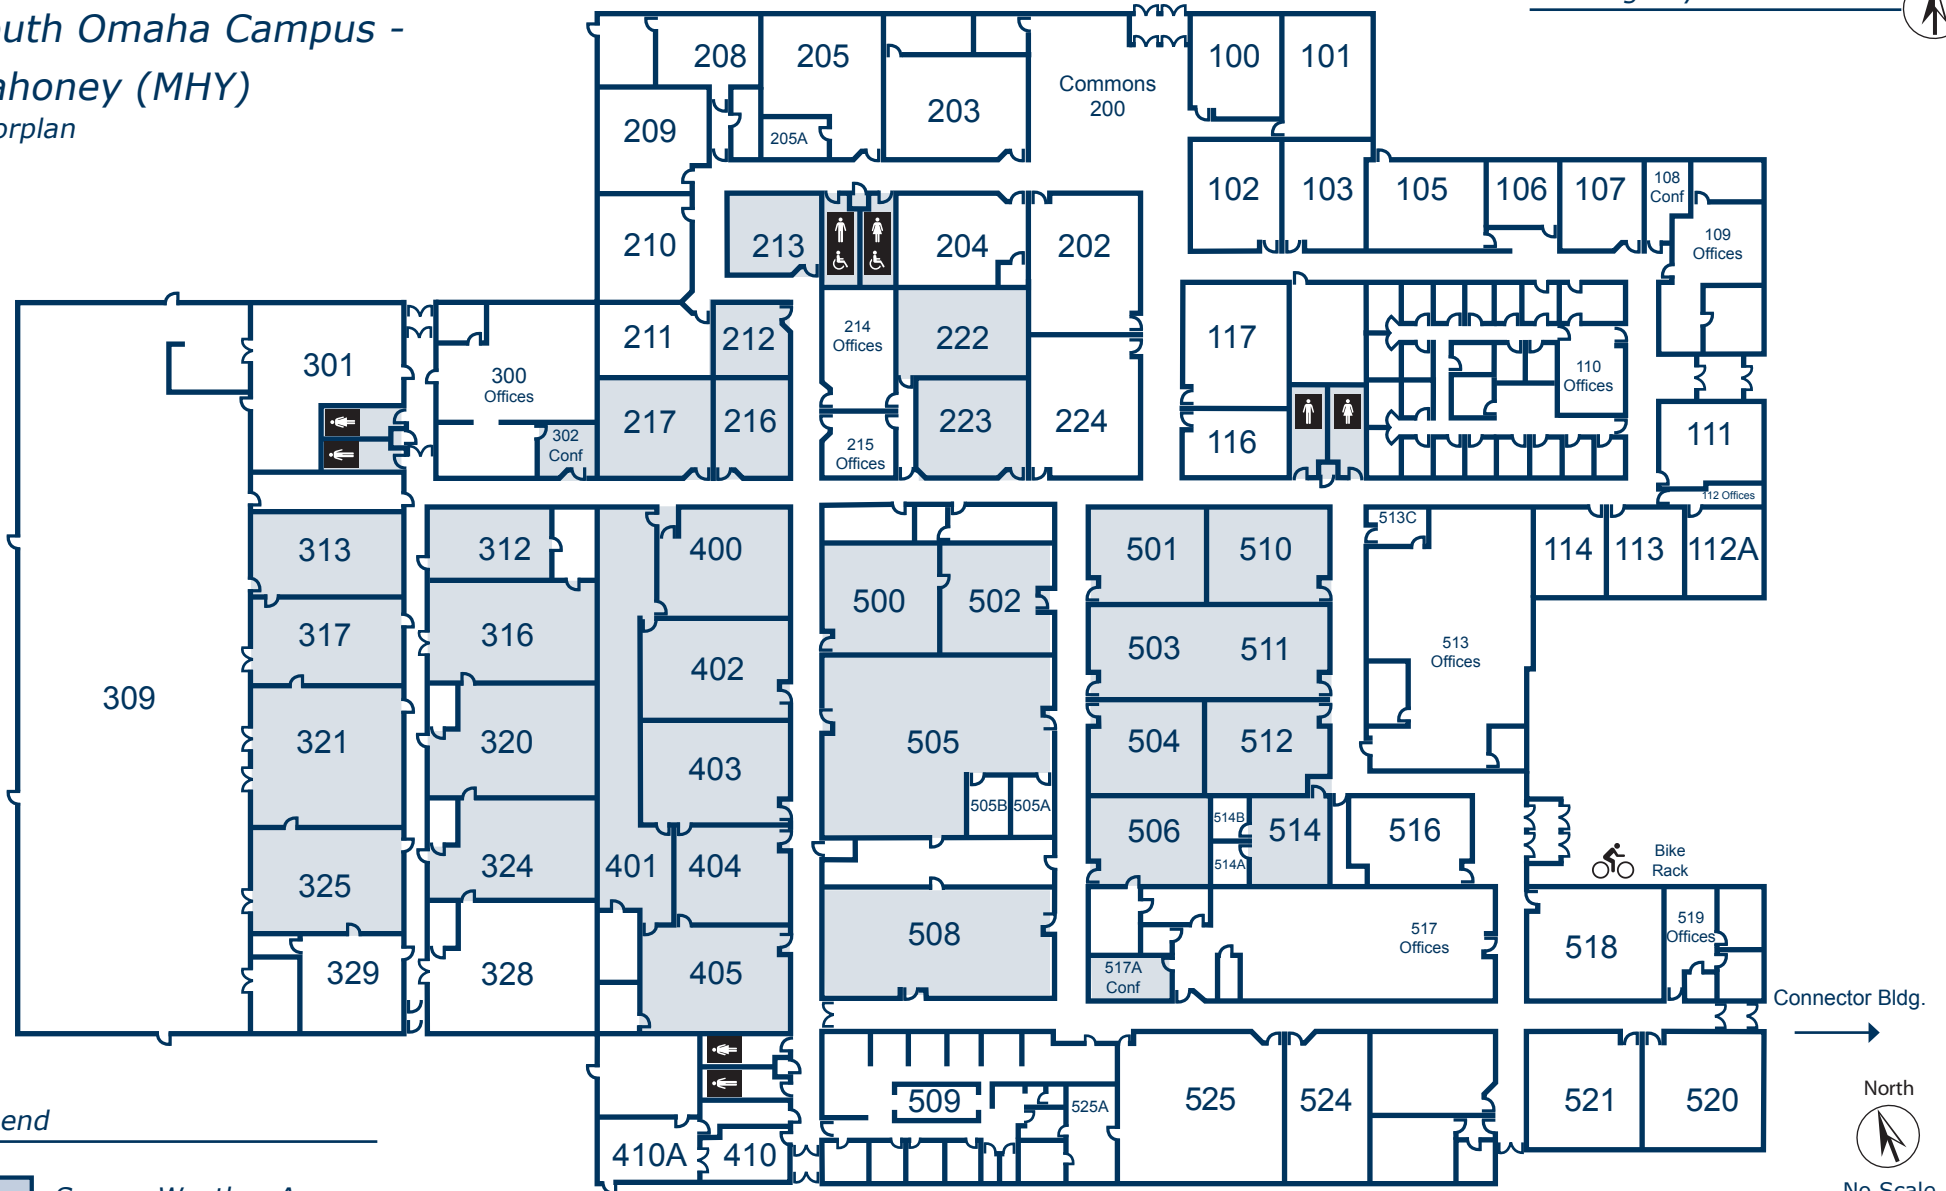

METROPOLITAN COMMUNITY COLLEGE

2909 Edward Babe Gomez Ave.
Omaha, NE • 68107 • www.mccneb.edu

Information: 402-457-2400
Public Safety: 402-457-2222

Building Key

South Omaha Campus - Mahoney (MHY) Floorplan

Legend

 Severe Weather Area

Connector Bldg. →

No Scale

Last updated 11/10/2011