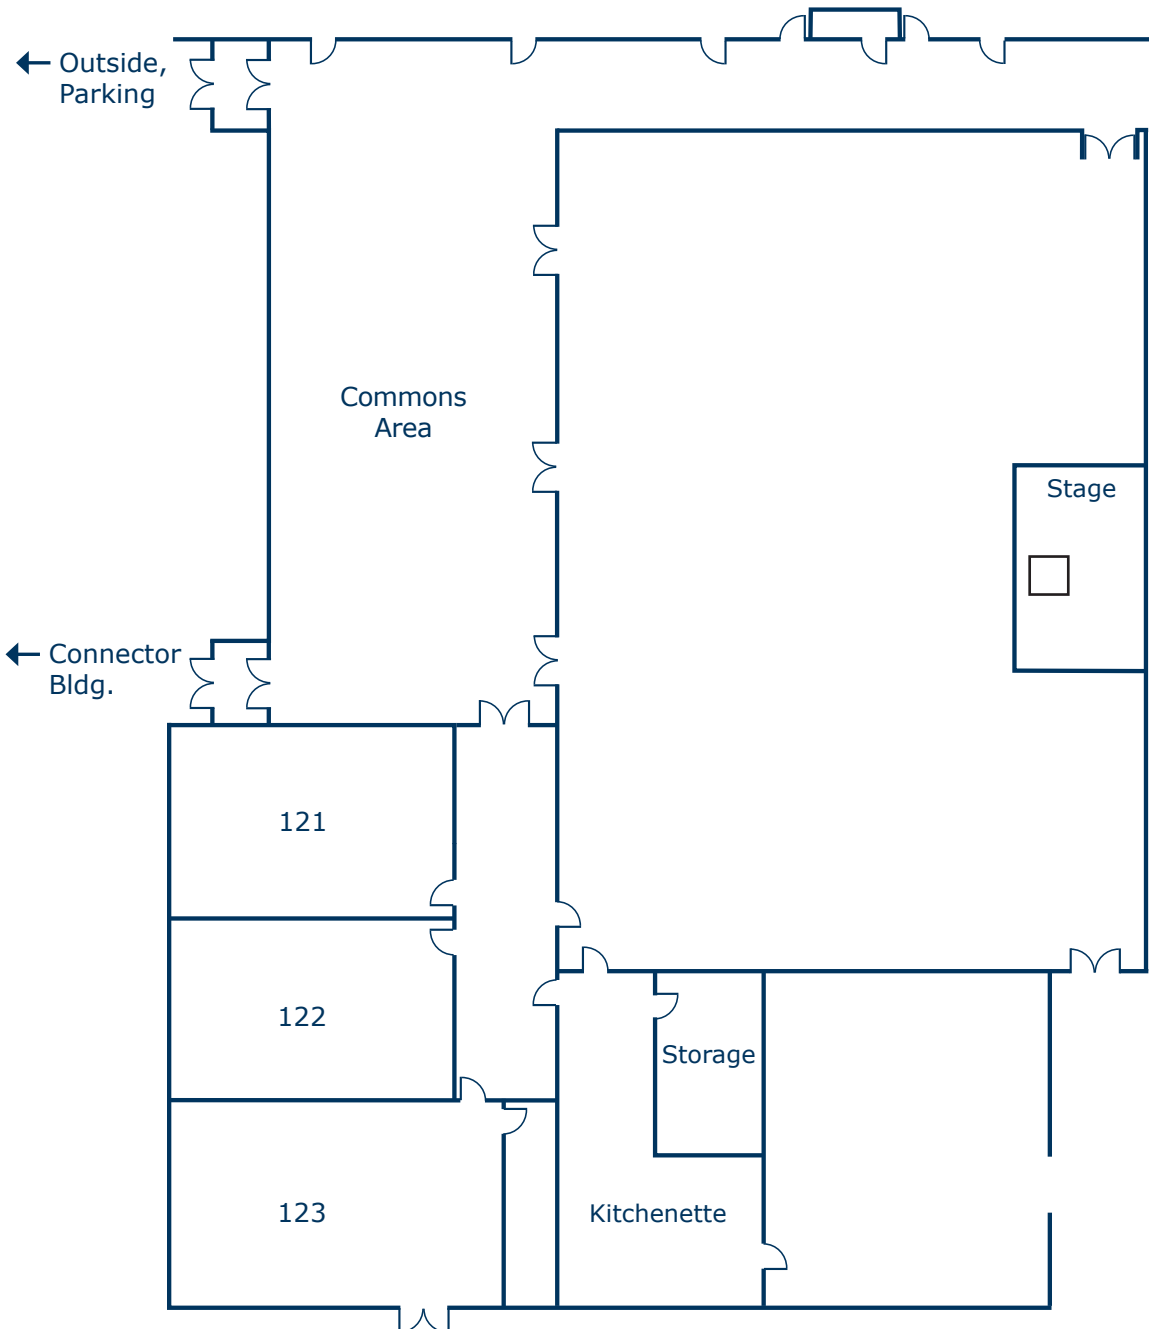

METROPOLITAN

COMMUNITY COLLEGE

2709 Edward Babe Gomez Ave.
Omaha, NE • 68107 • www.mccneb.edu
Information: 402-457-2400
Public Safety: 402-457-2222

South Omaha Campus Industrial Training Center - (ITC) Conference Center

Building Key

North

North

No Scale

Last updated 11/14/2011