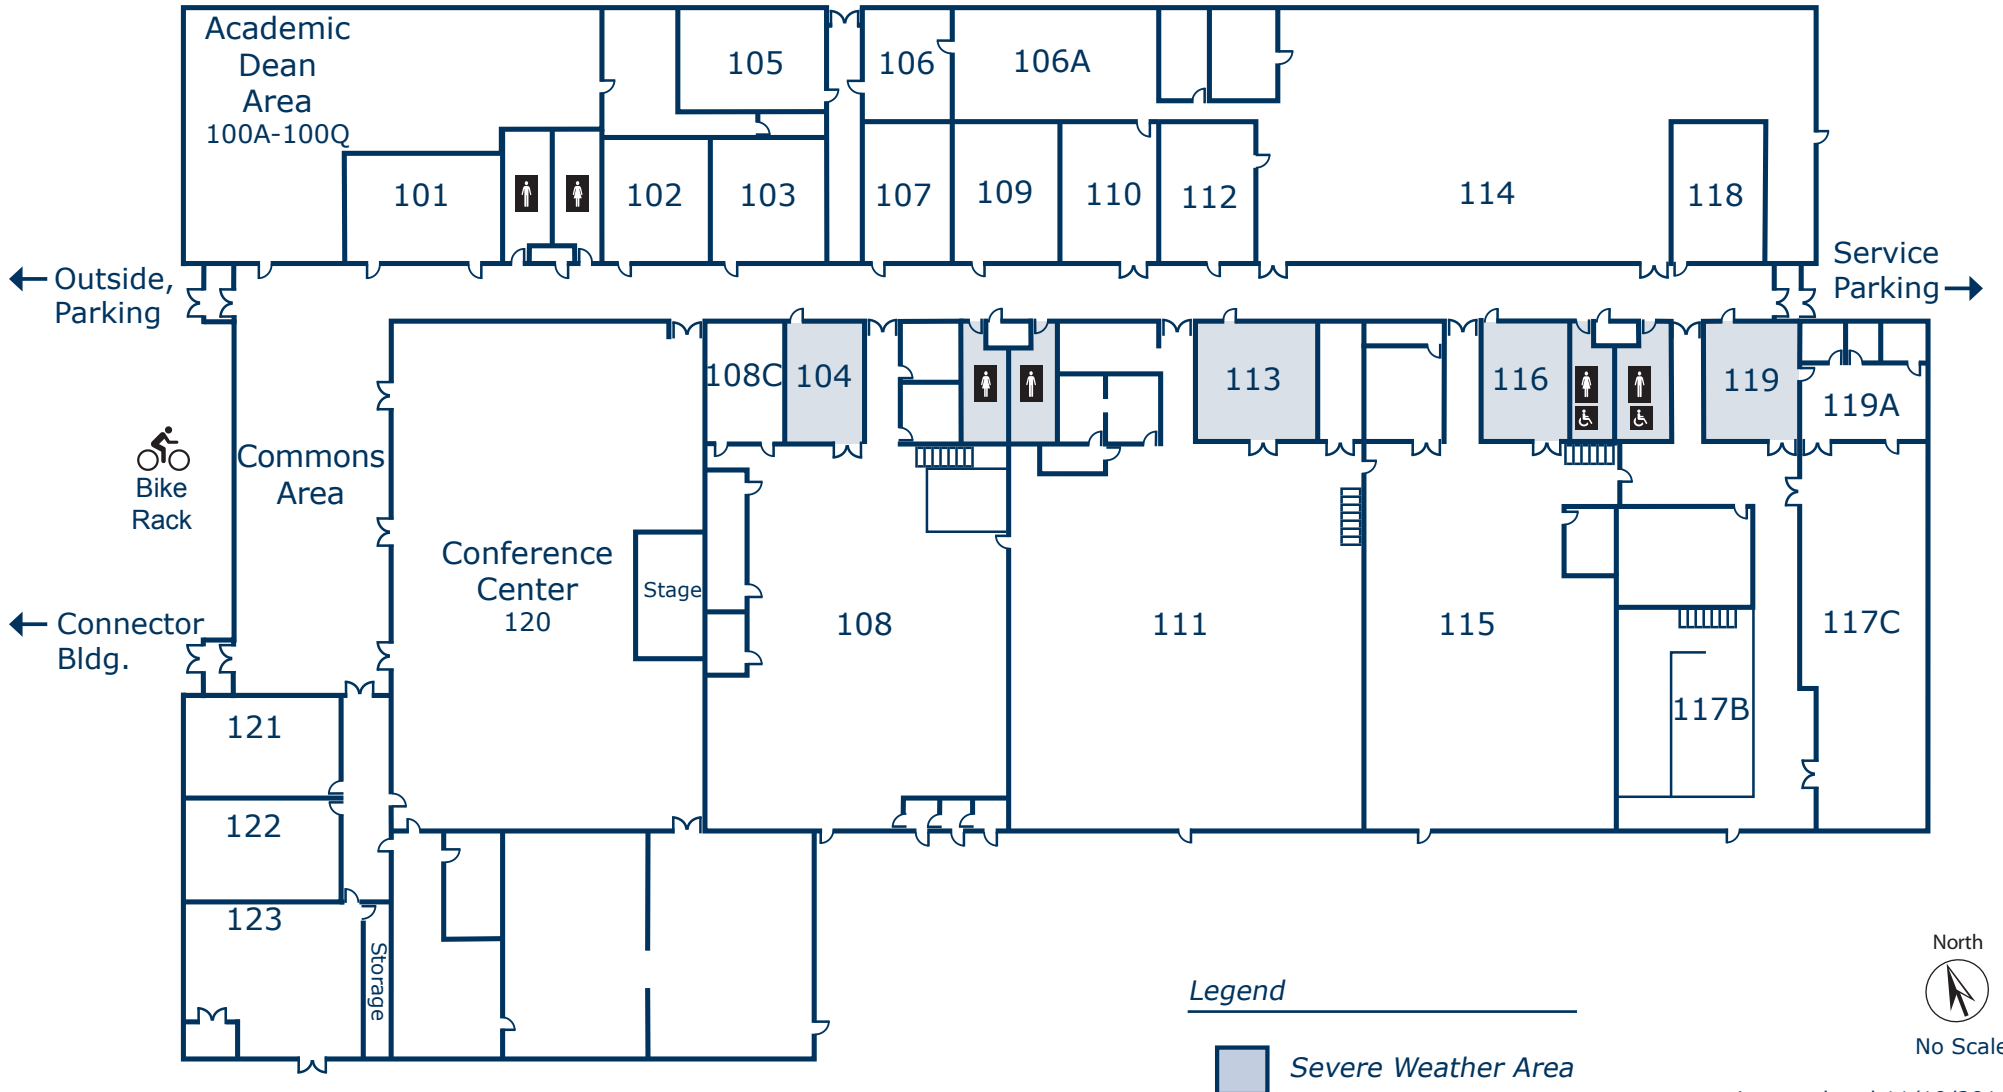

METROPOLITAN

COMMUNITY COLLEGE

2709 Edward Babe Gomez Ave.
Omaha, NE • 68107 • www.mccneb.edu

Information: 402-457-2400
Public Safety: 402-457-2222

Building Key

North

South Omaha Campus Industrial Training Center - (ITC) Floorplan