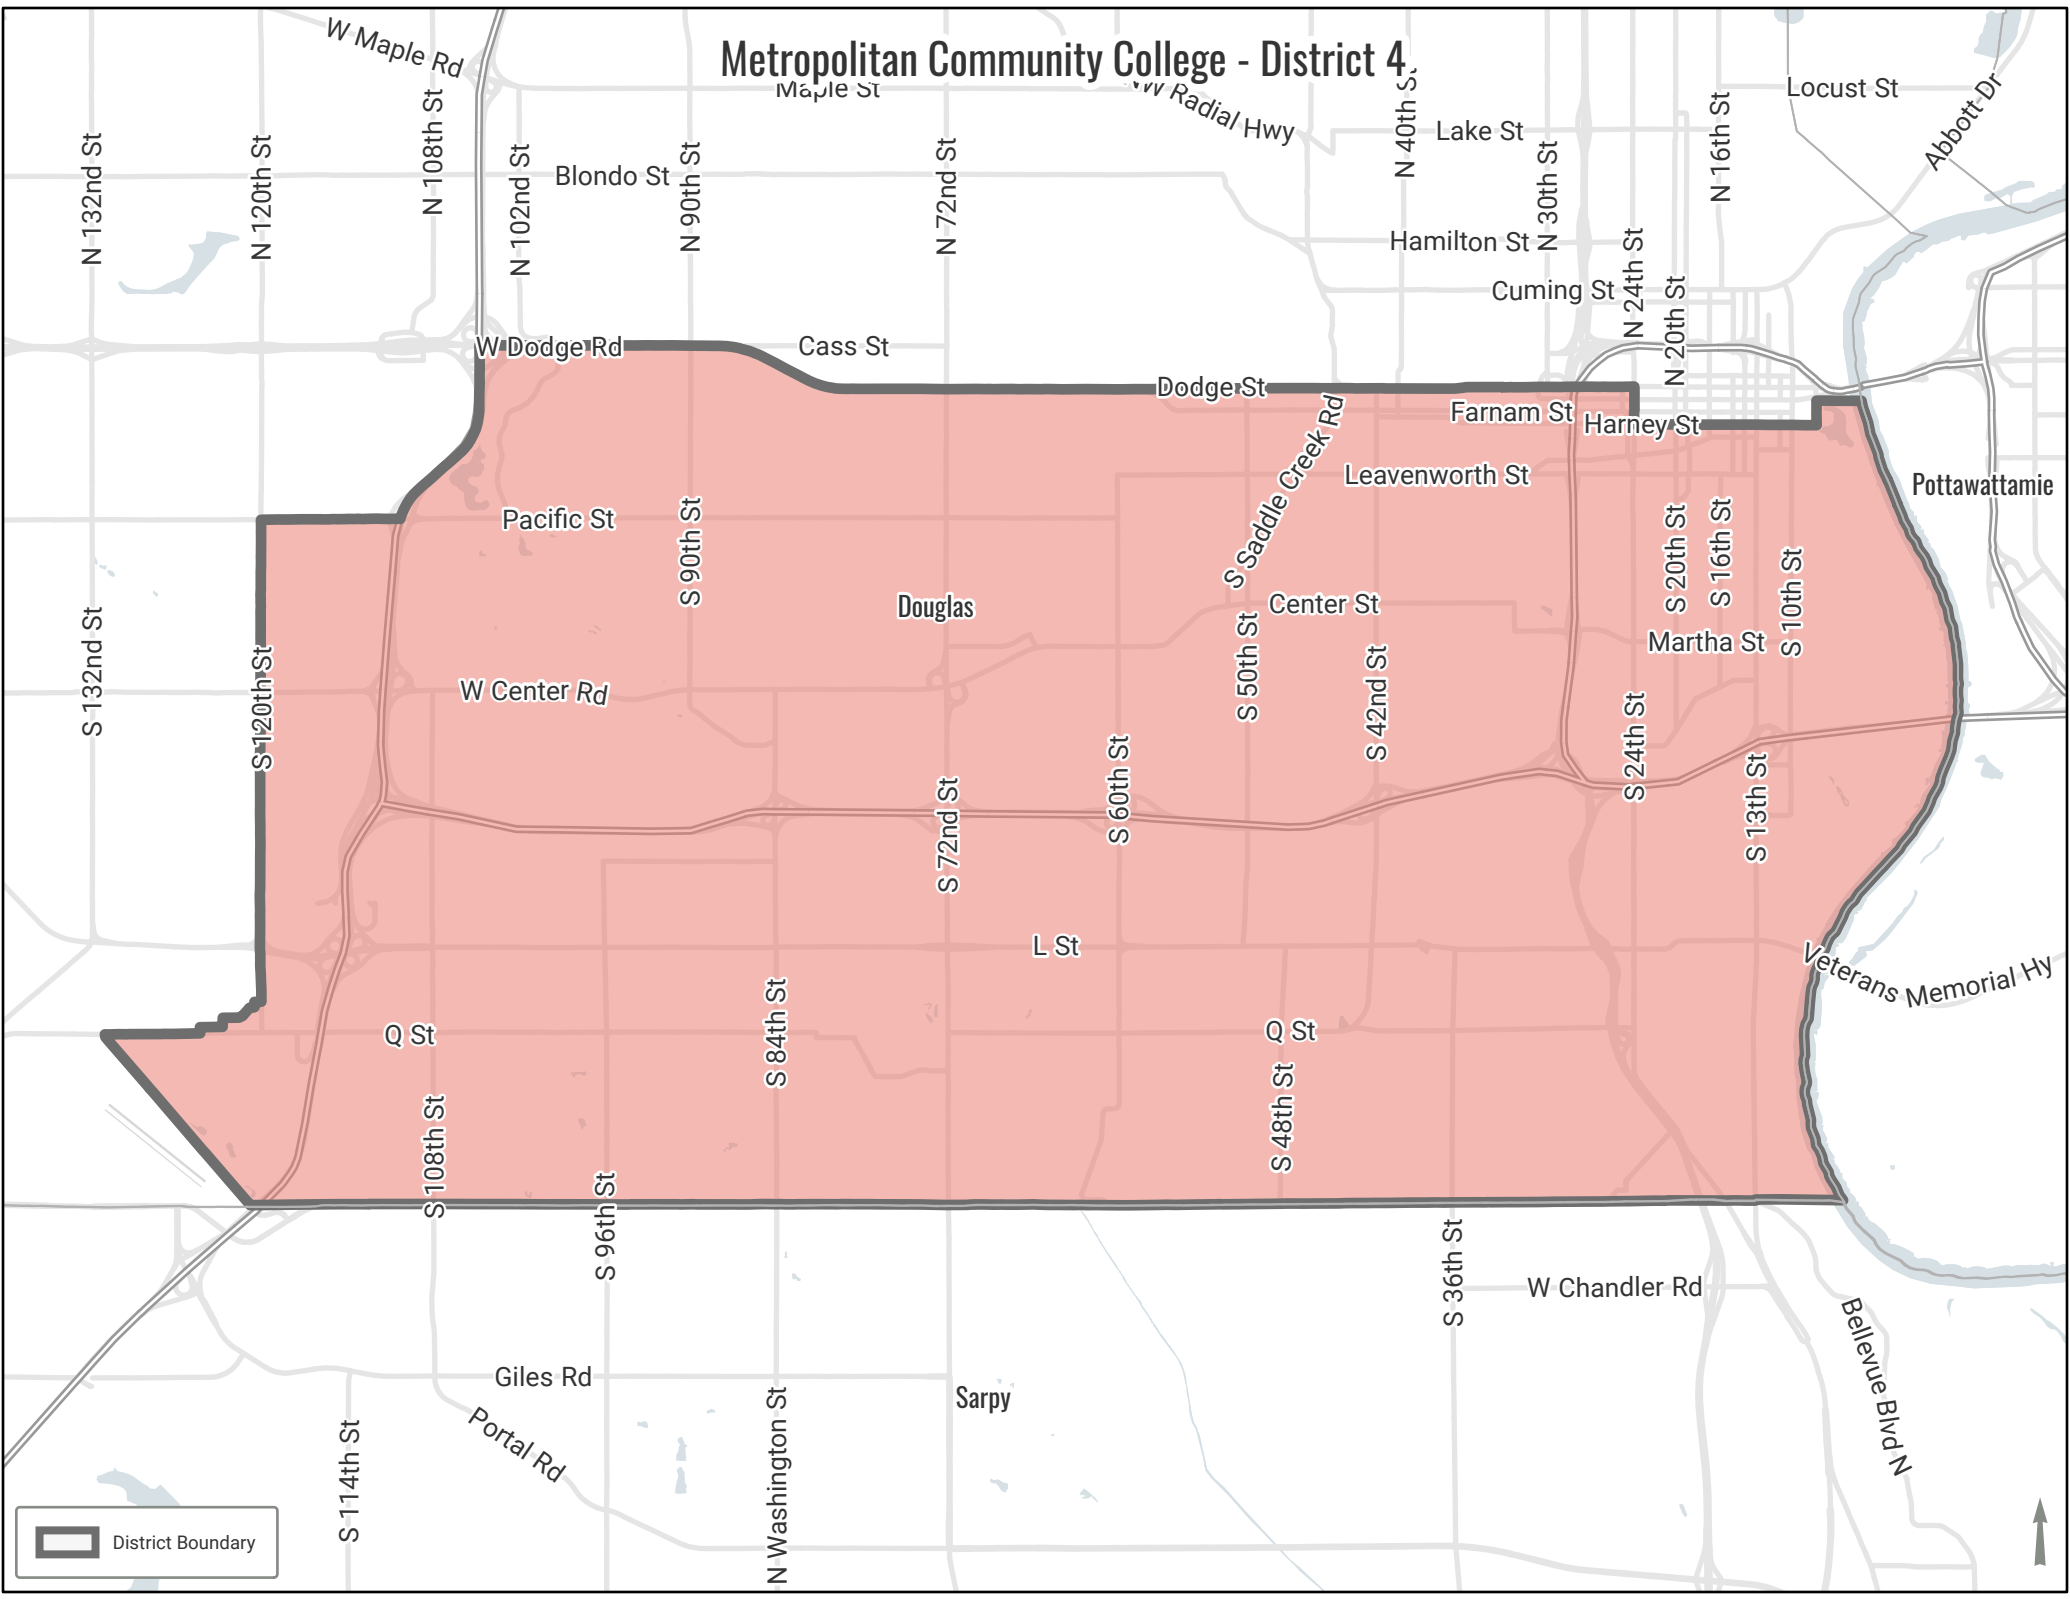

# Metropolitan Community College - District 4

 District Boundary