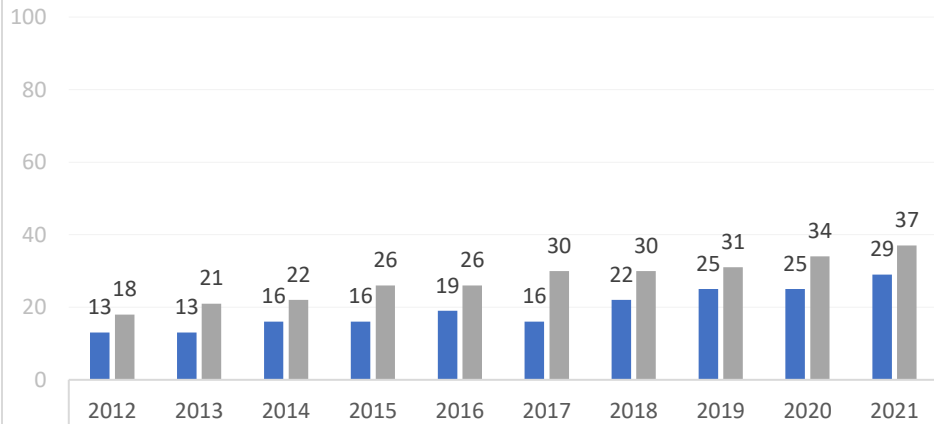

Percent of fall-entering cohorts retained the following fall,
for Metropolitan Community College and NCES Comparison Groups by cohort year

Percent of fall-entering cohorts graduating within
3 years, for Metropolitan Community College and
NCES Comparison Groups by cohort year

Percent of fall-entering cohorts who had transferred at
3 years, for Metropolitan Community College and
NCES Comparison Groups by cohort year