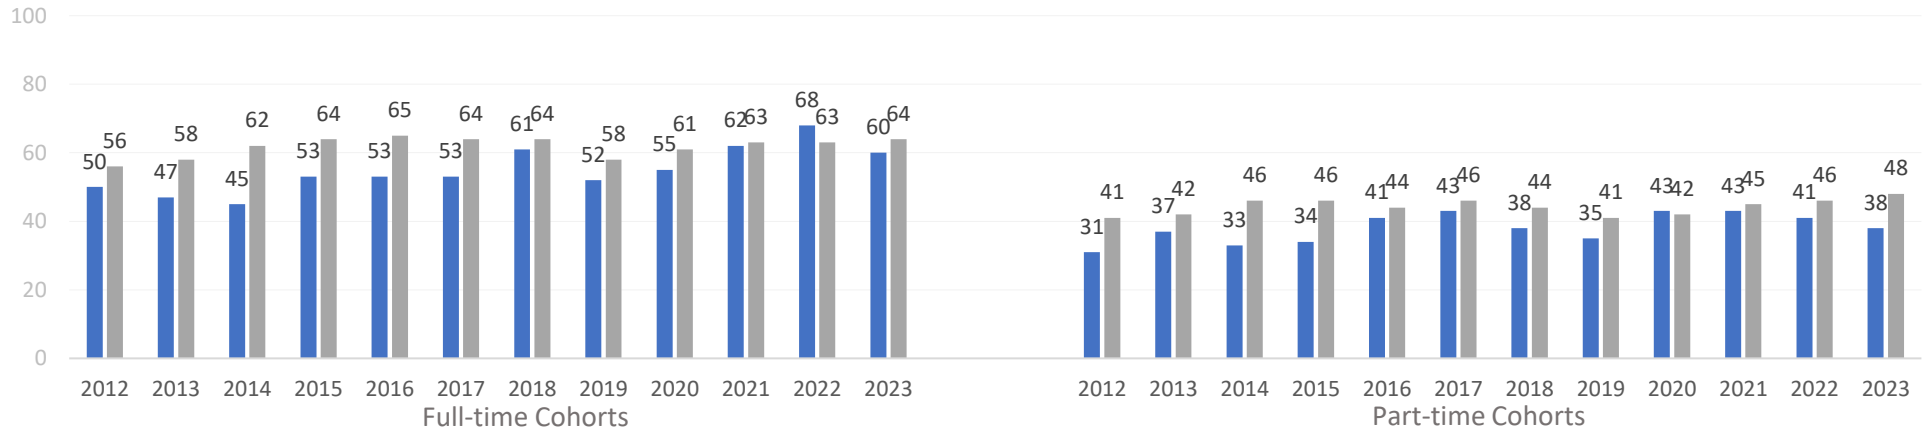

Percent of fall-entering cohorts retained the following fall,
for Metropolitan Community College and NCES Comparison Groups by cohort year

Percent of fall-entering cohorts graduating within
3 years, for Metropolitan Community College and
NCES Comparison Groups by cohort year

Percent of fall-entering cohorts who had transferred at
3 years, for Metropolitan Community College and
NCES Comparison Groups by cohort year