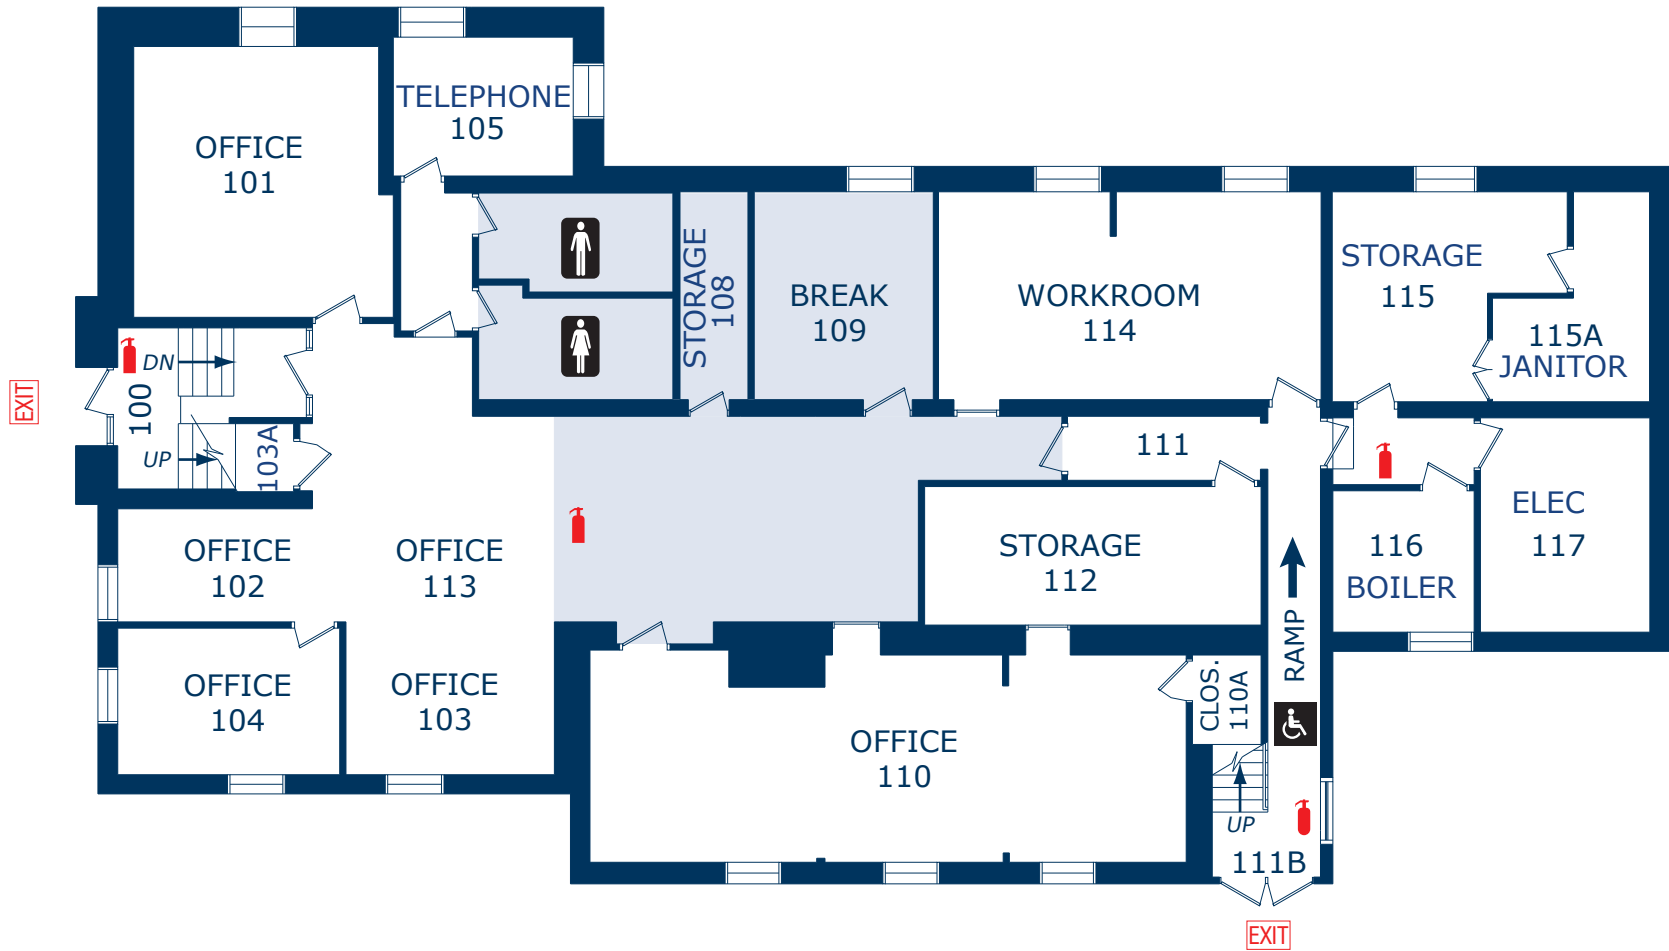

METROPOLITAN
Community College

5370 North 30th Street • Omaha, NE 68115 • www.mccneb.edu
Information: 531-622-2400
MCC Police: 531-622-2222

*Fort Omaha Campus
Building 2 - First Floor*

Legend

-  Fire Extinguisher
-  Accessible
-  Severe Weather Area
-  Emergency Exit