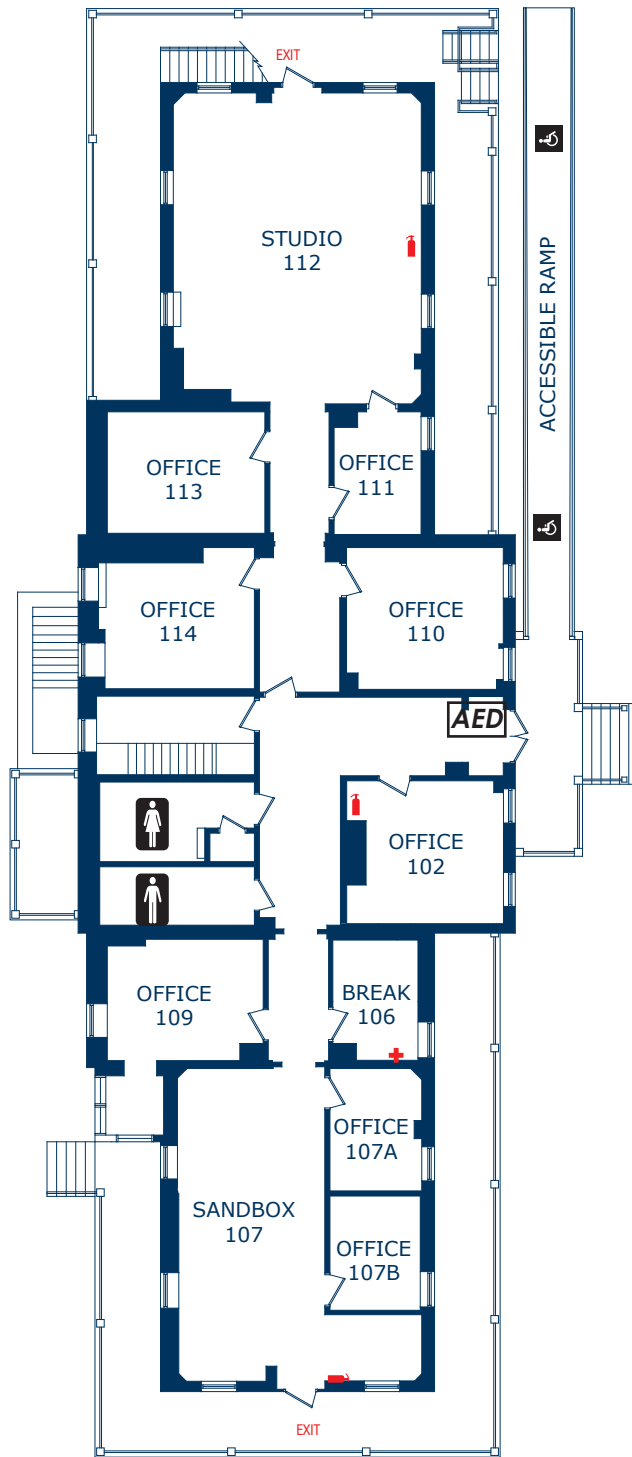

+ First Aid Cabinet

ADA Accessible

EXIT Emergency Exit

**Go to basement for Severe Weather Area*

Fort Omaha Campus Building 17

First Floor

Second Floor

Last updated
3/23/2020