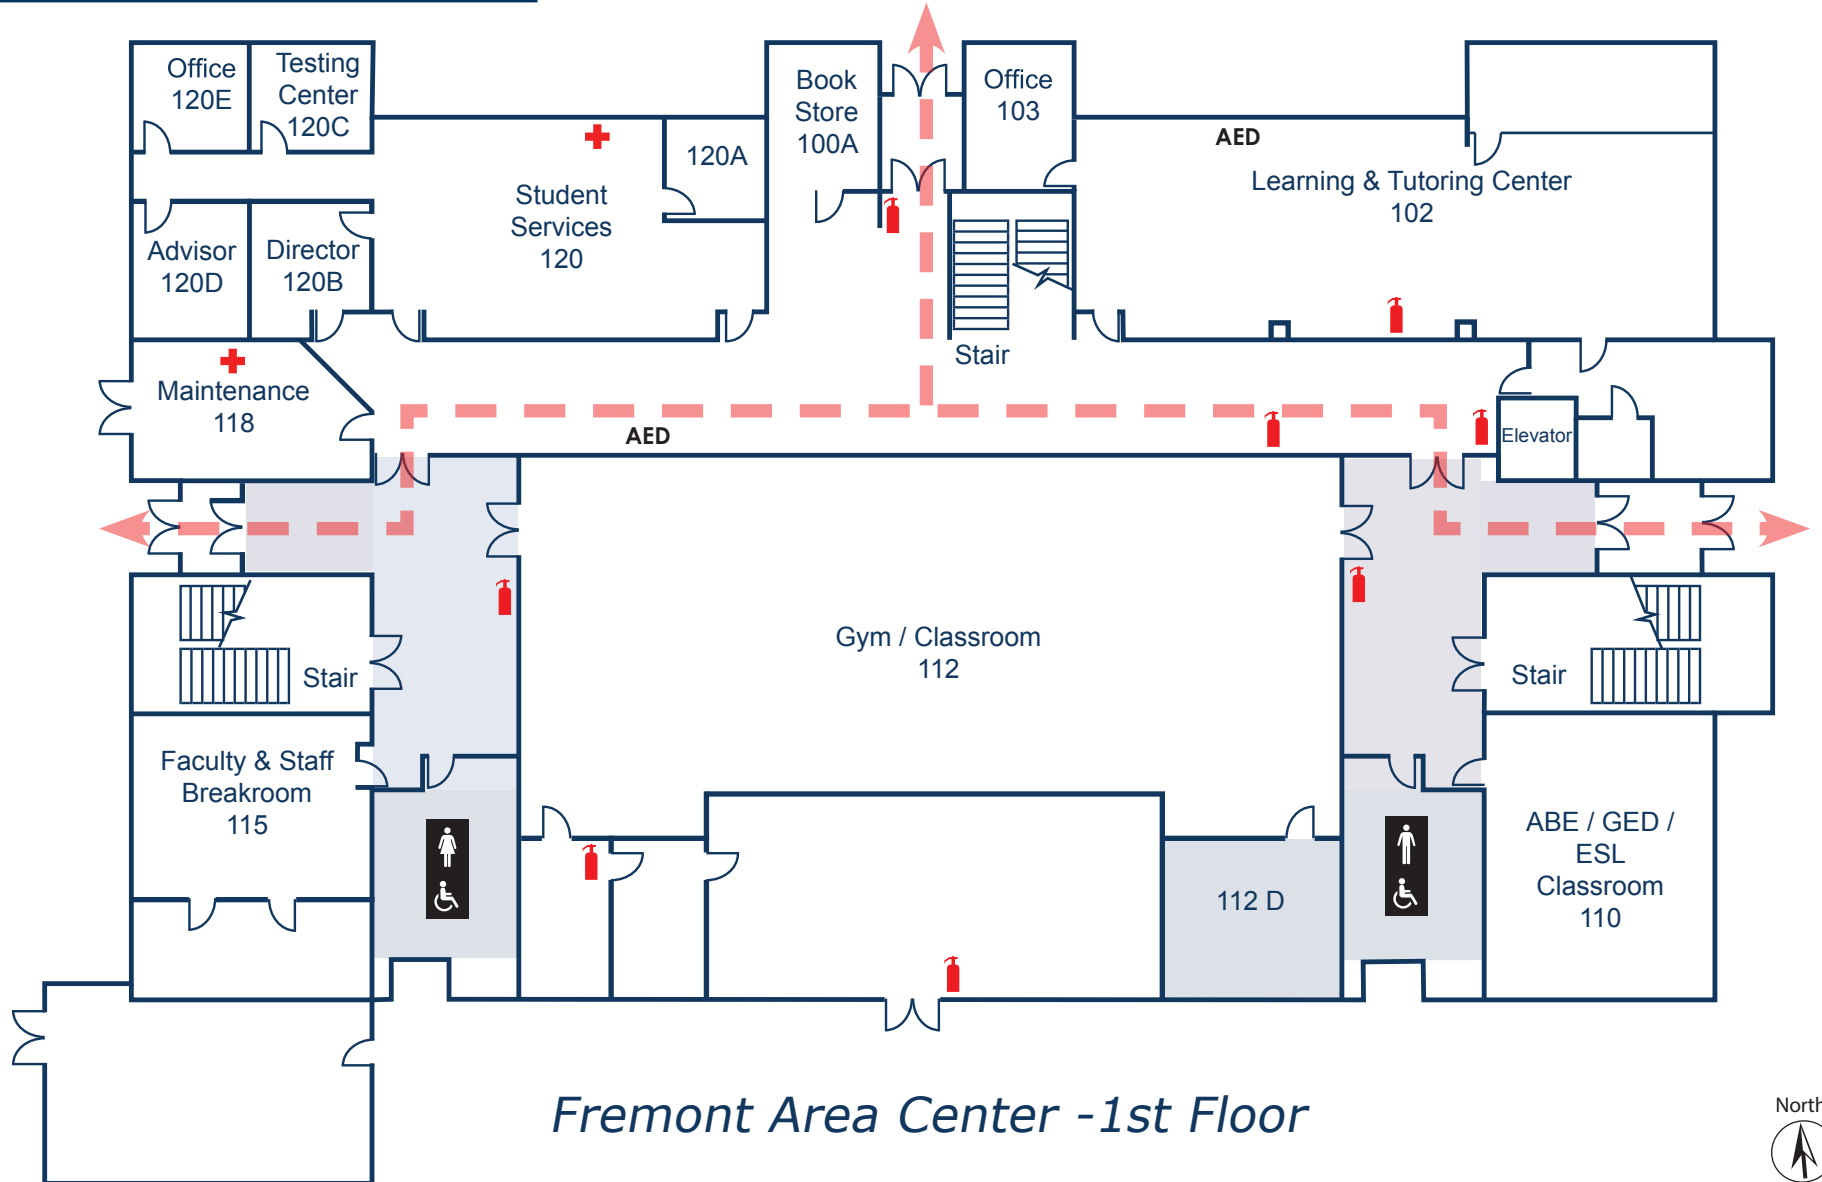

METROPOLITAN
Community College

mccneb.edu | 531-MCC-2400

835 North Broad Street Fremont, NE 68025 www.mccneb.edu
Information: 531-622-2400
MCC Police: 531-622-2222

Legend

-  Severe Weather Area
-  Evacuation Route
-  First Aid Cabinet
-  Fire Extinguisher
-  AED Automated External Defibrillator
-  Restrooms
-  ADA Accessible

Fremont Area Center - 1st Floor