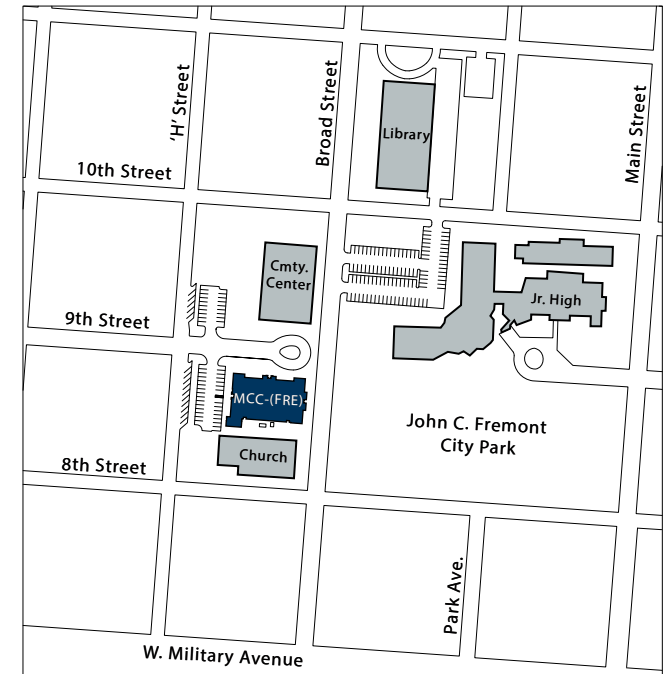

METROPOLITAN
Community College

mccneb.edu | 531-MCC-2400

835 North Broad Street Fremont, NE 68025 www.mccneb.edu

Information: 531-622-2400

MCC Police: 531-622-2222

Legend

MCC Building

Parking Lot

Non-MCC Building

Bike Rack

Orientation Map

North

No Scale

Last Updated 08/15/2016