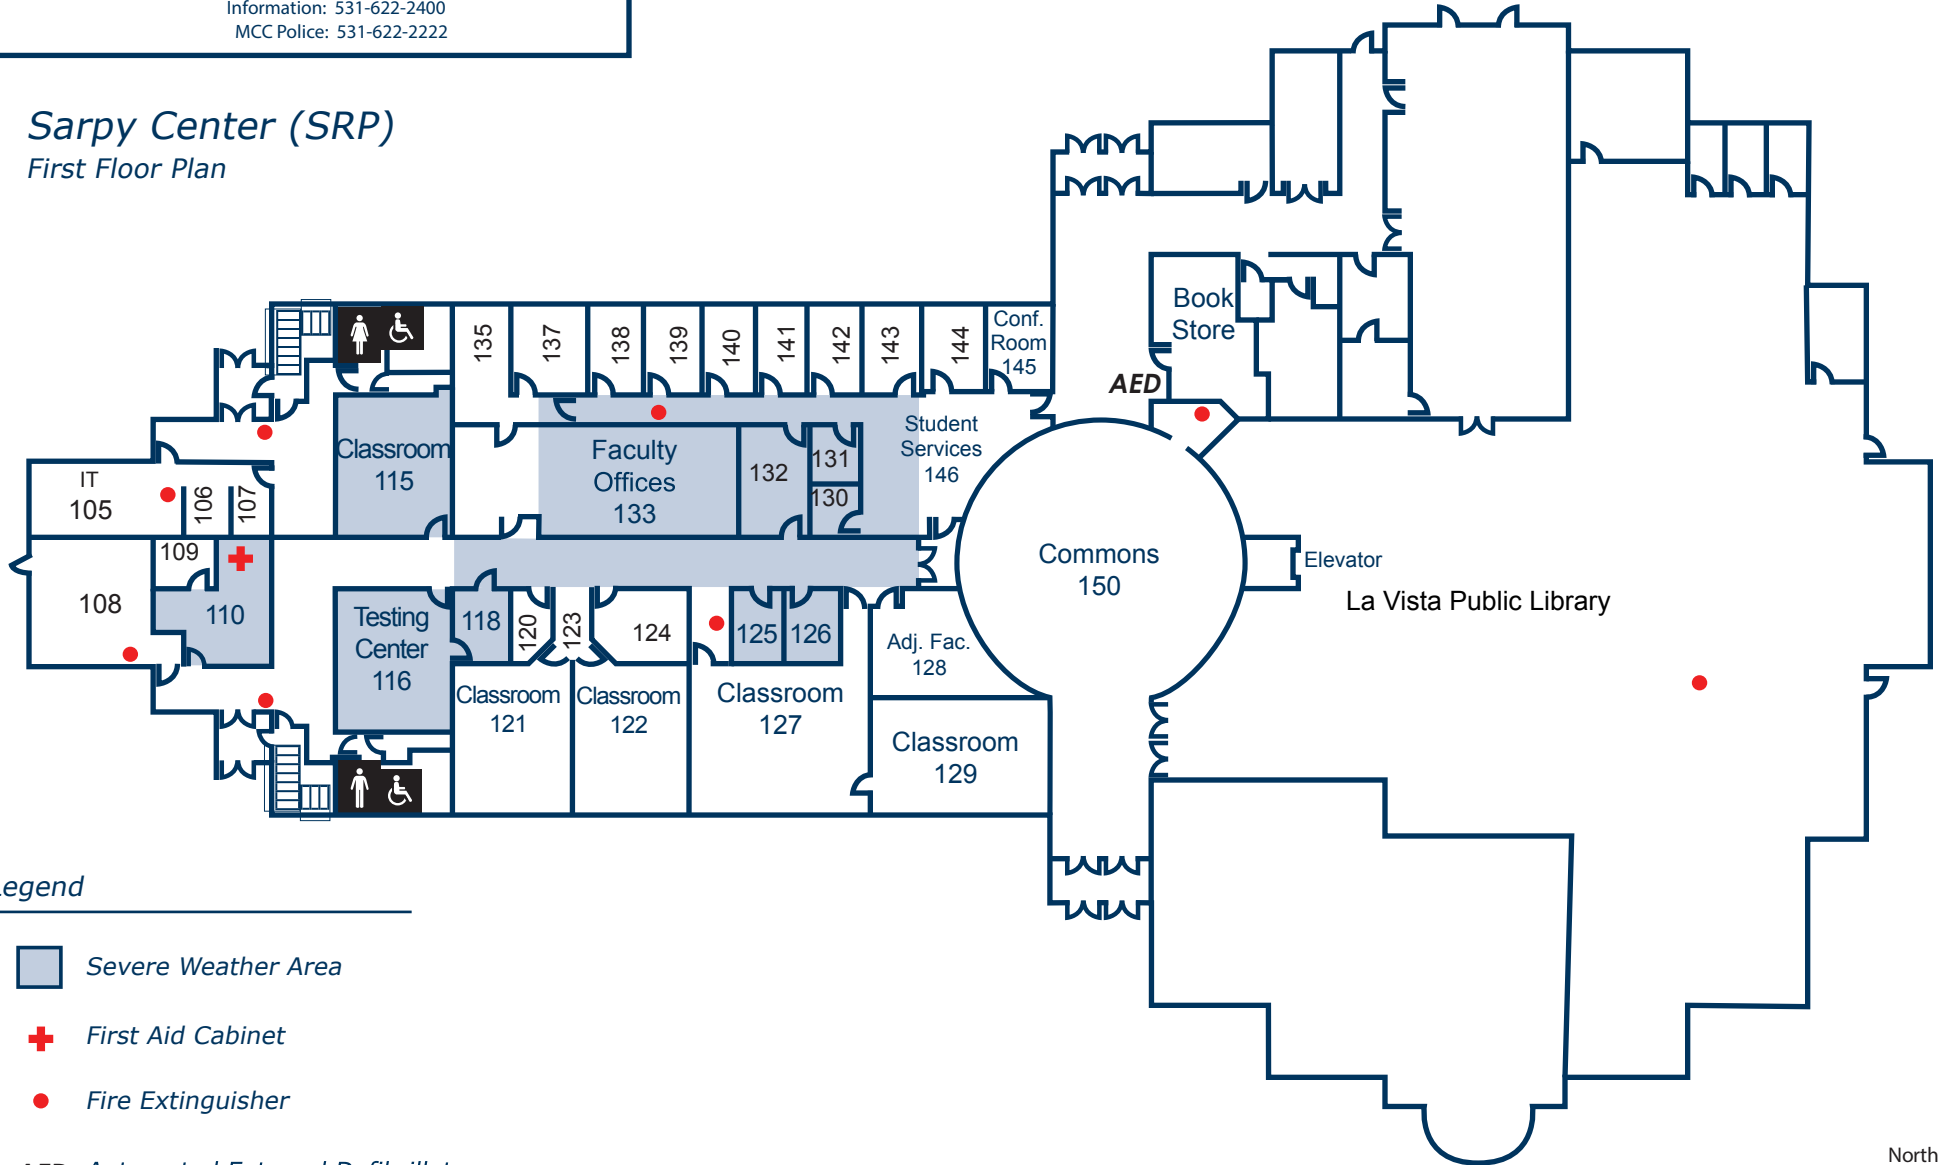

METROPOLITAN
Community College

9110 Giles Road La Vista, NE 68128 www.mccneb.edu
Information: 531-622-2400
MCC Police: 531-622-2222

Sarpy Center (SRP)
First Floor Plan

Legend

-  Severe Weather Area
-  First Aid Cabinet
-  Fire Extinguisher