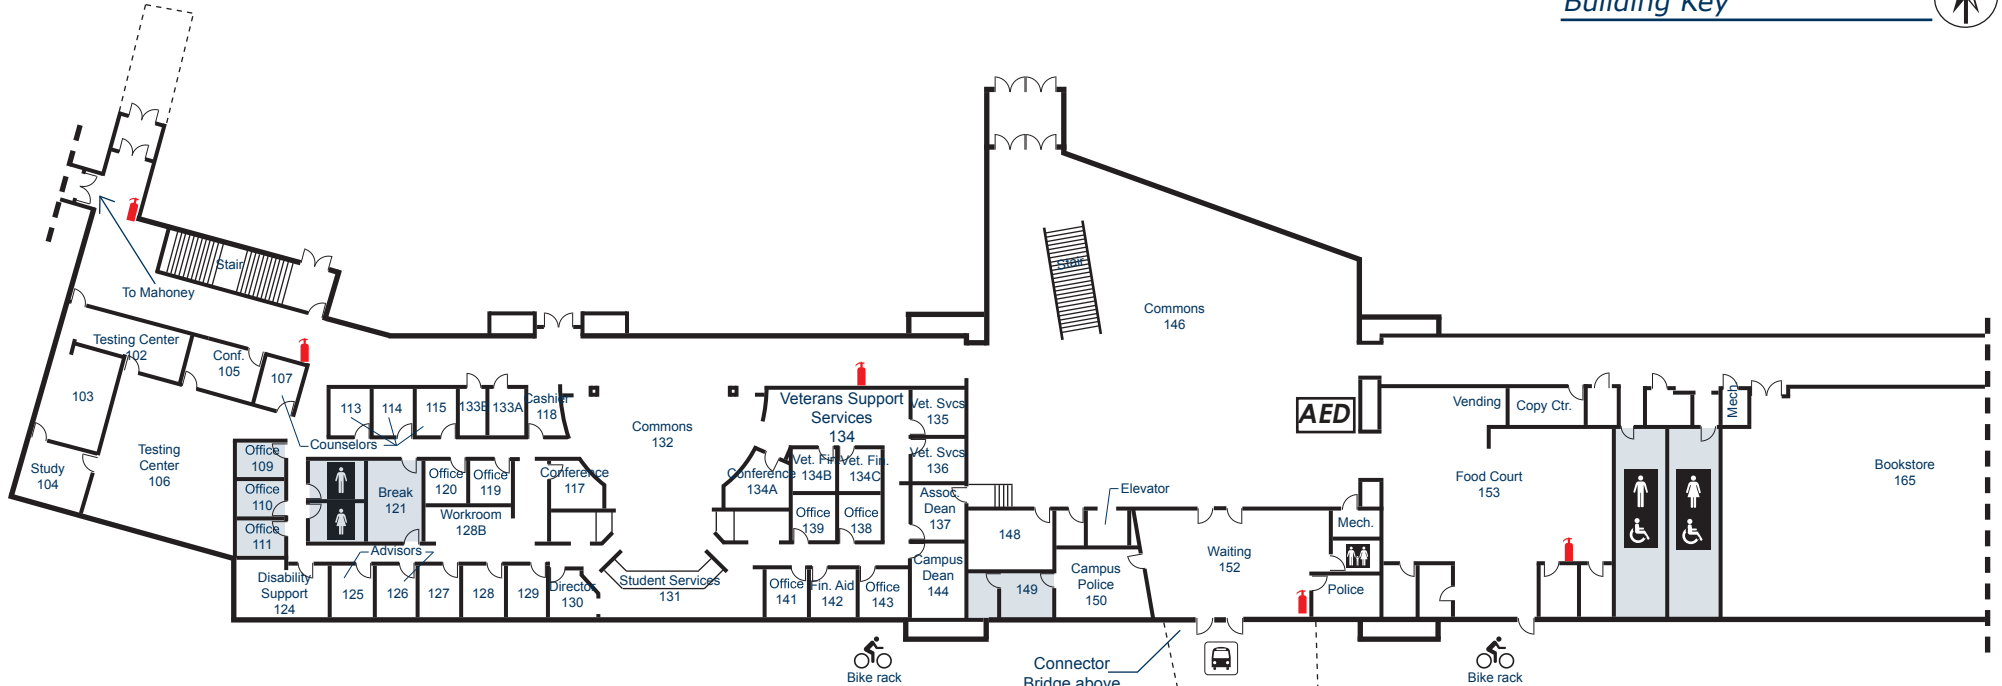

## South Omaha Campus - Connector (CON)

First Floor - West End

### Legend

- Severe Weather Area
- AED Automated External Defibrillator
- 🔥 Fire Extinguisher
- ♿ ADA Accessible
- 👁️ Eyewash Station

## South Omaha Campus - Connector (CON)

First Floor - East End

No Scale

Last updated 12/12/2016