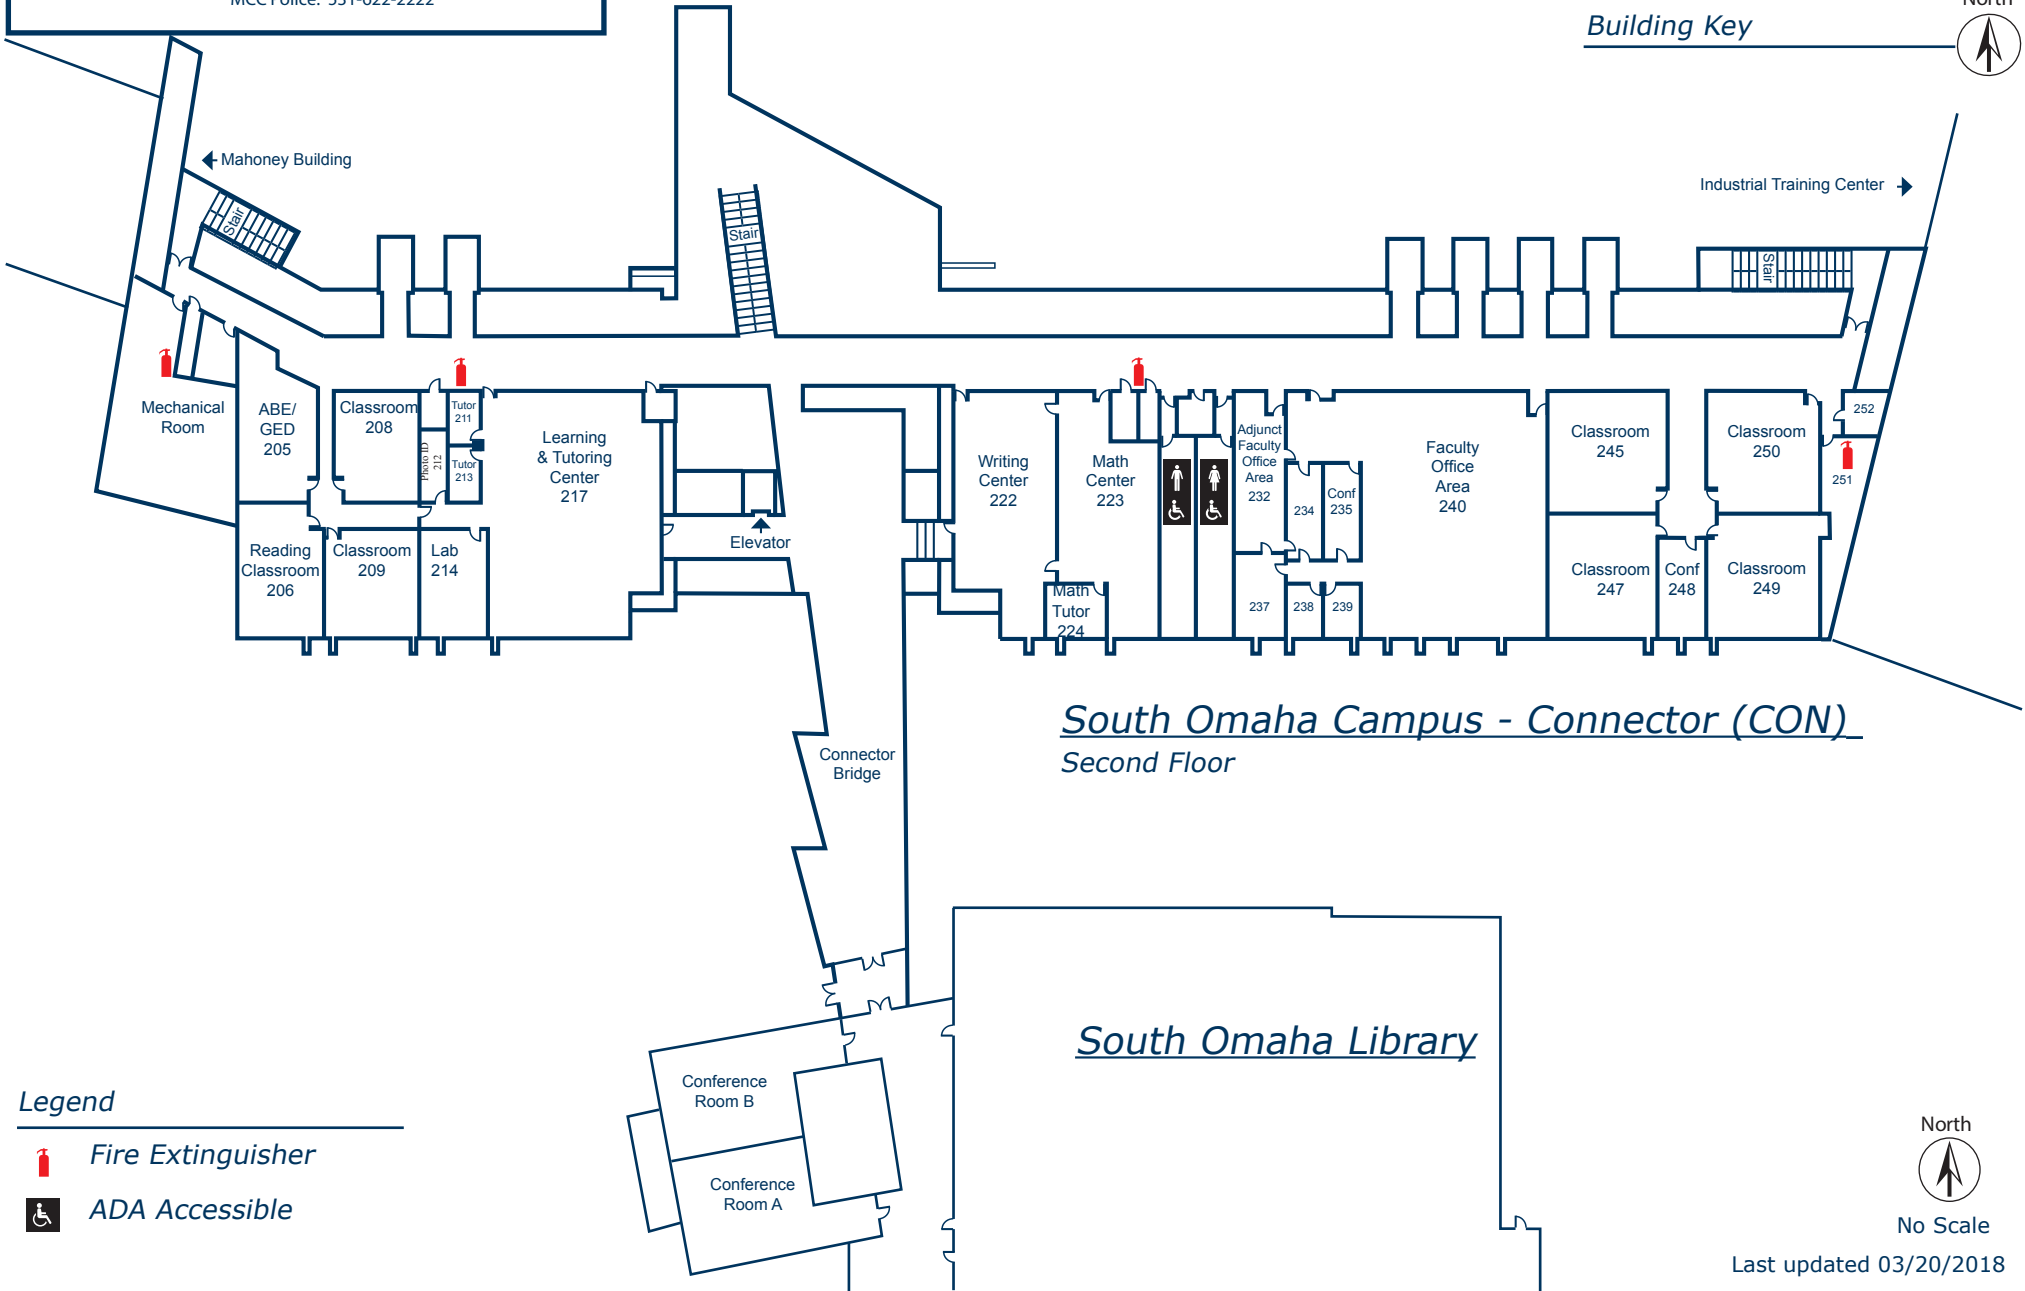

METROPOLITAN Community College

2709 Edward Babe Gomez Ave Omaha, NE 68107 www.mccneb.edu
Information: 531-622-2400
MCC Police: 531-622-2222

Building Key

South Omaha Campus - Connector (CON) Second Floor

South Omaha Library

Legend

- Fire Extinguisher
- ADA Accessible

No Scale

Last updated 03/20/2018