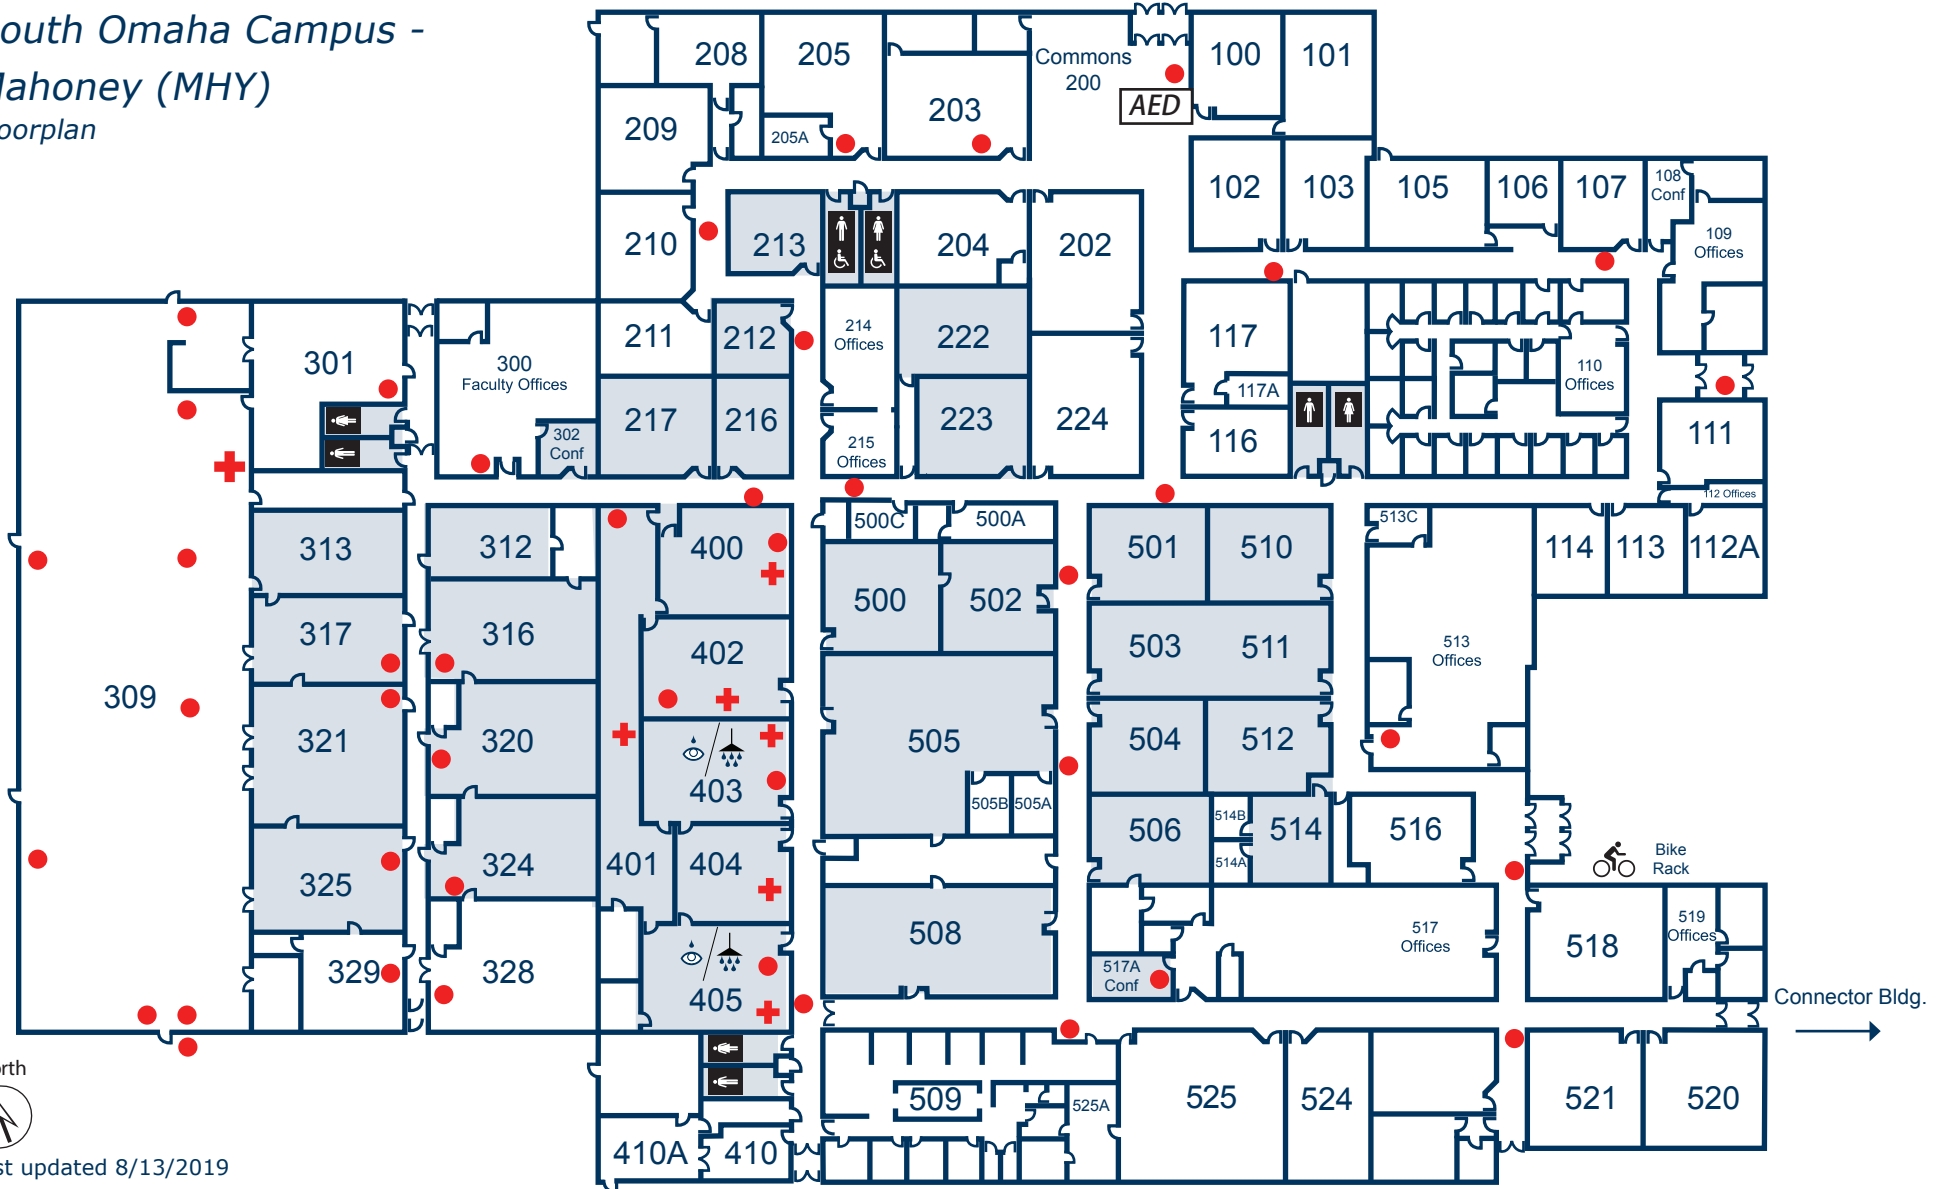

METROPOLITAN Community College

2909 Edward Babe Gomez Ave Omaha, NE 68107 www.mccneb.edu
Information: 531-622-2400
MCC Police: 531-622-2222

Legend

- Severe Weather Area
- + First Aid Cabinet
- AED Automated External Defibrillator
- Fire Extinguisher
- ♿ ADA Accessible
- 🚿 Eyewash Station

South Omaha Campus - Mahoney (MHY) Floorplan

Last updated 8/13/2019