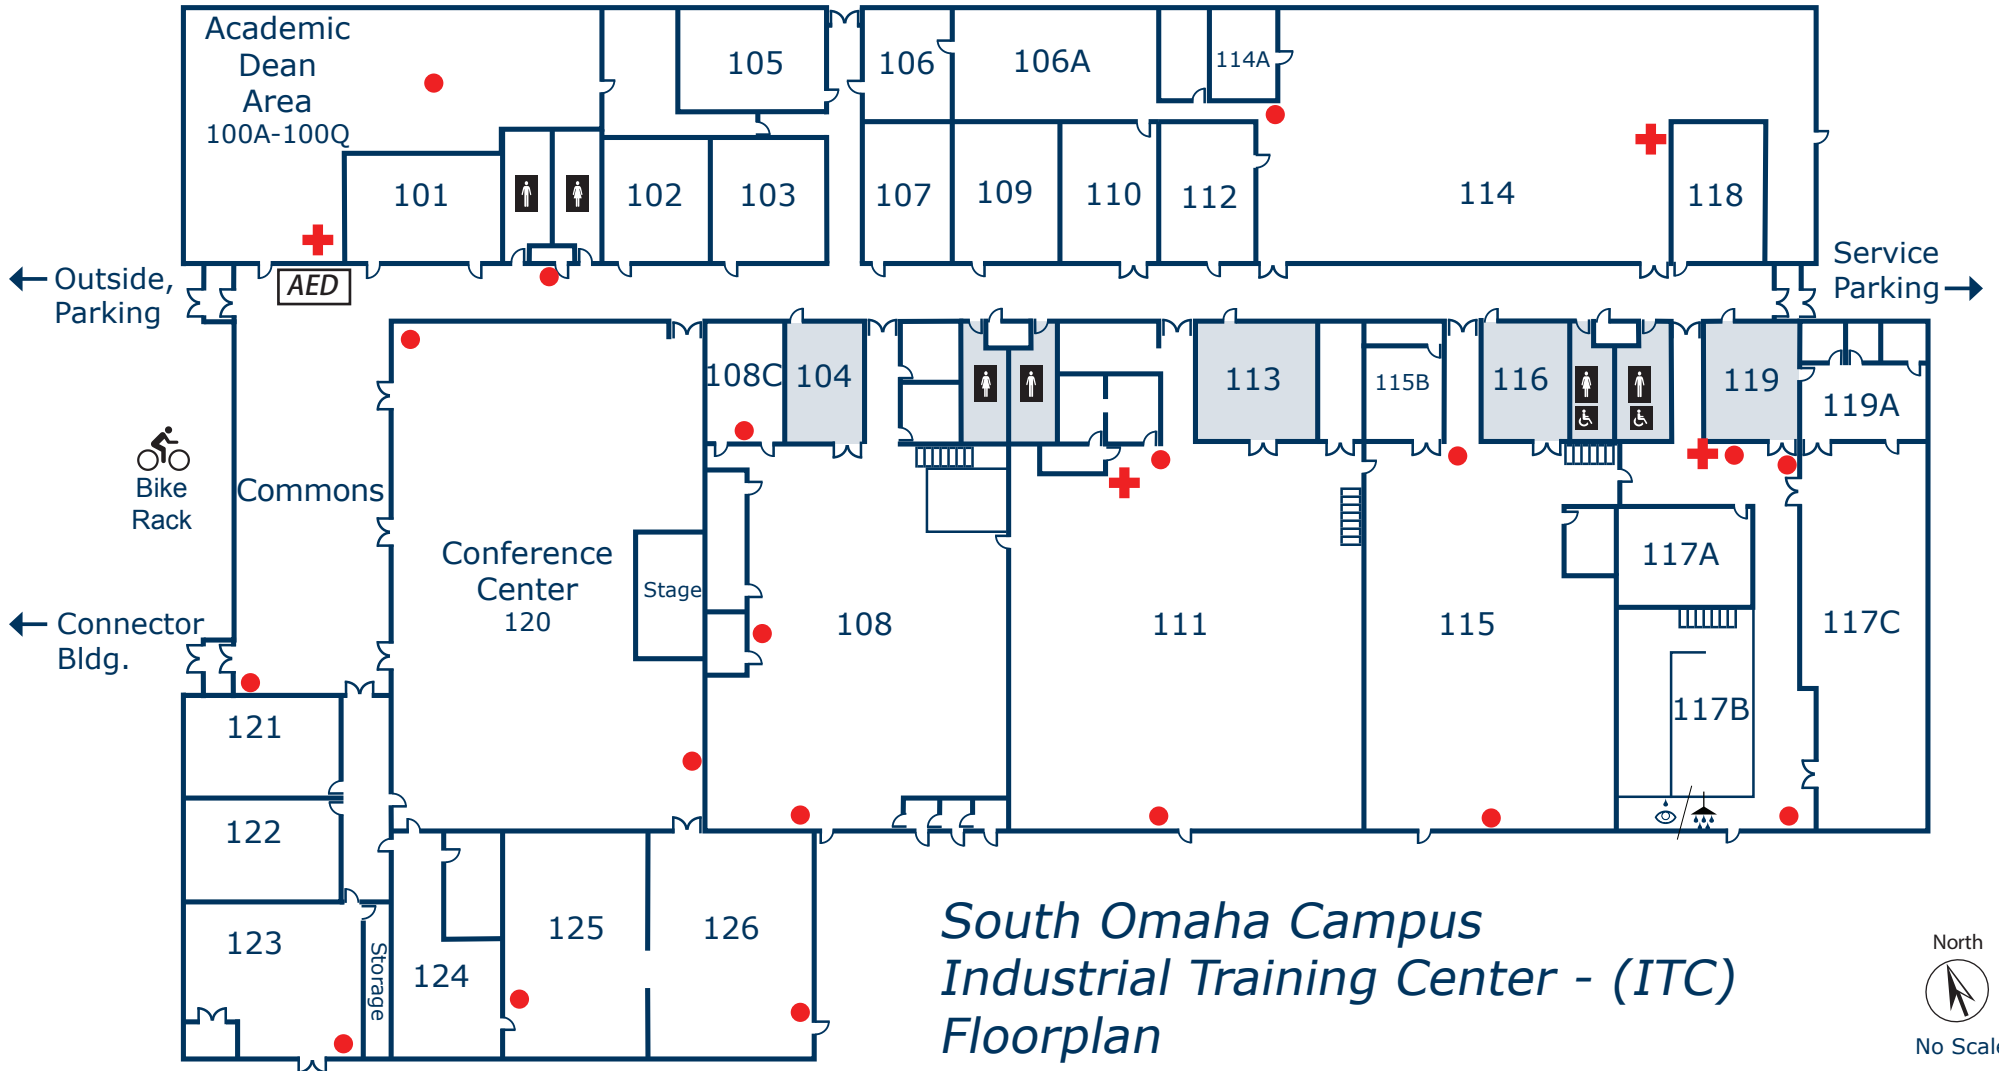

METROPOLITAN
Community College

mccneb.edu | 531-MCC-2400

2709 Edward Babe Gomez Ave Omaha, NE 68107 www.mccneb.edu

Information: 531-622-2400

MCC Police: 531-622-2222

Legend

- Severe Weather Area
- + First Aid Cabinet
- AED Automated External Defibrillator
- Fire Extinguisher
- ♿ ADA Accessible
- 🚰 Eyewash Station

No Scale

Last updated 8/12/2016