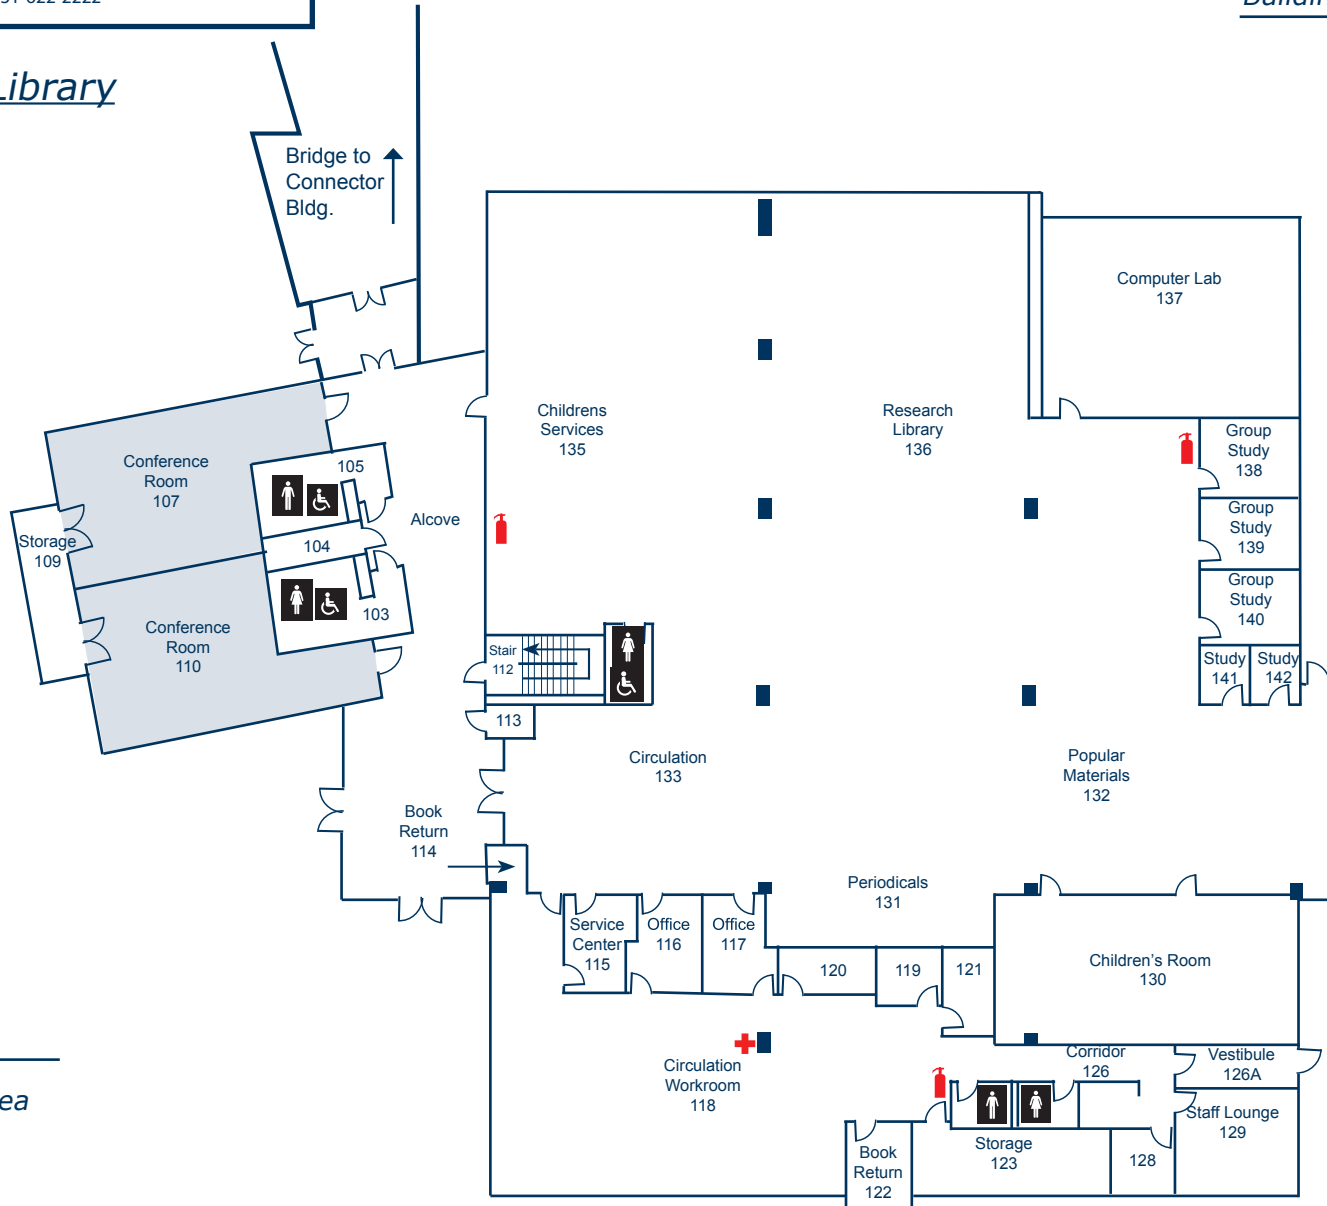

METROPOLITAN Community College

2808 Q Street • Omaha, NE 68107 • www.mccneb.edu
Information: 531-622-2400
MCC Police: 531-622-2222

Building Key

North

South Omaha Library

Legend

- Severe Weather Area
- Fire Extinguisher
- ADA Accessible
- First Aid Cabinet

North

No Scale

Last updated 3/8/2018