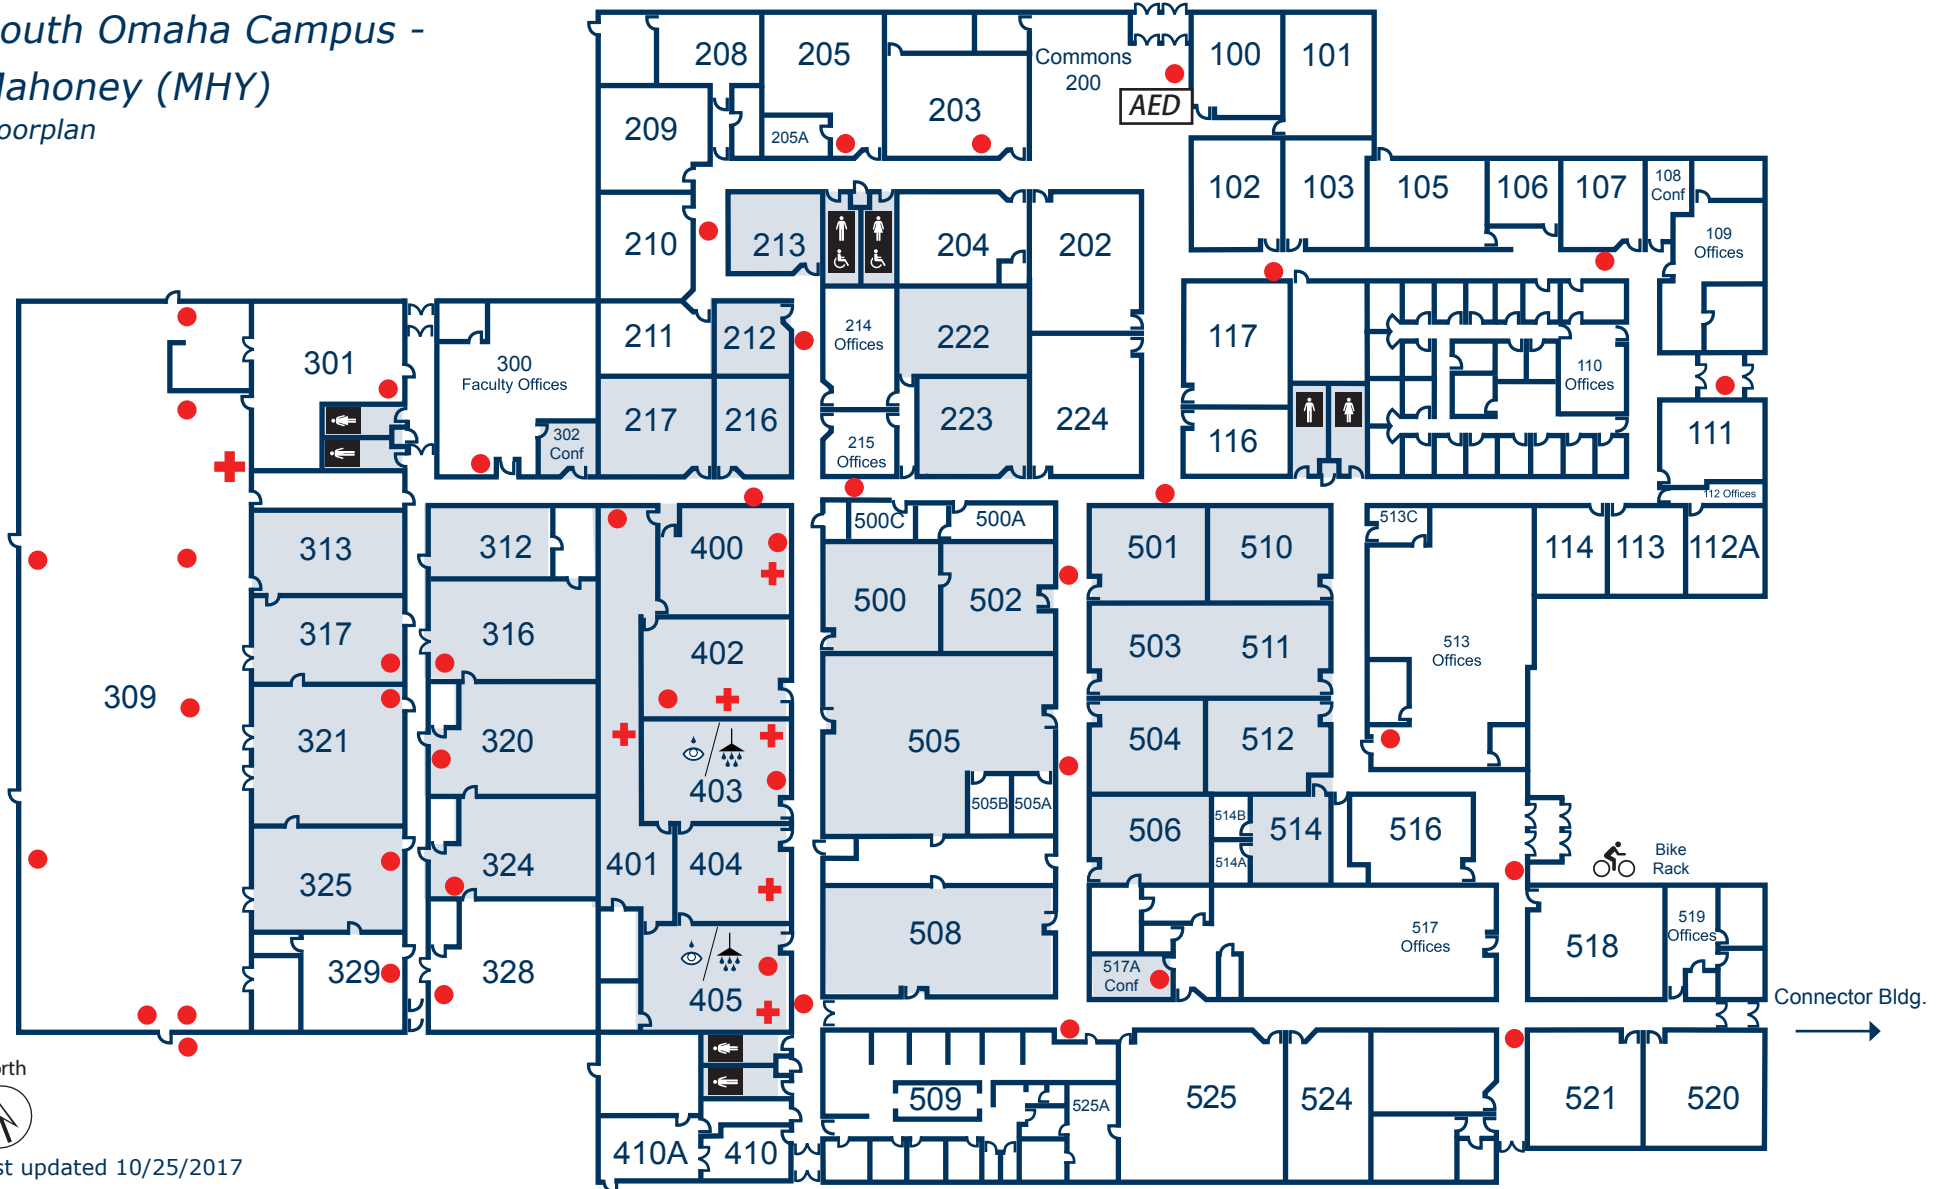

● Fire Extinguisher

♿ ADA Accessible

👁️ Eyewash Station

Building Key

South Omaha Campus - Mahoney (MHY) Floorplan

Last updated 10/25/2017