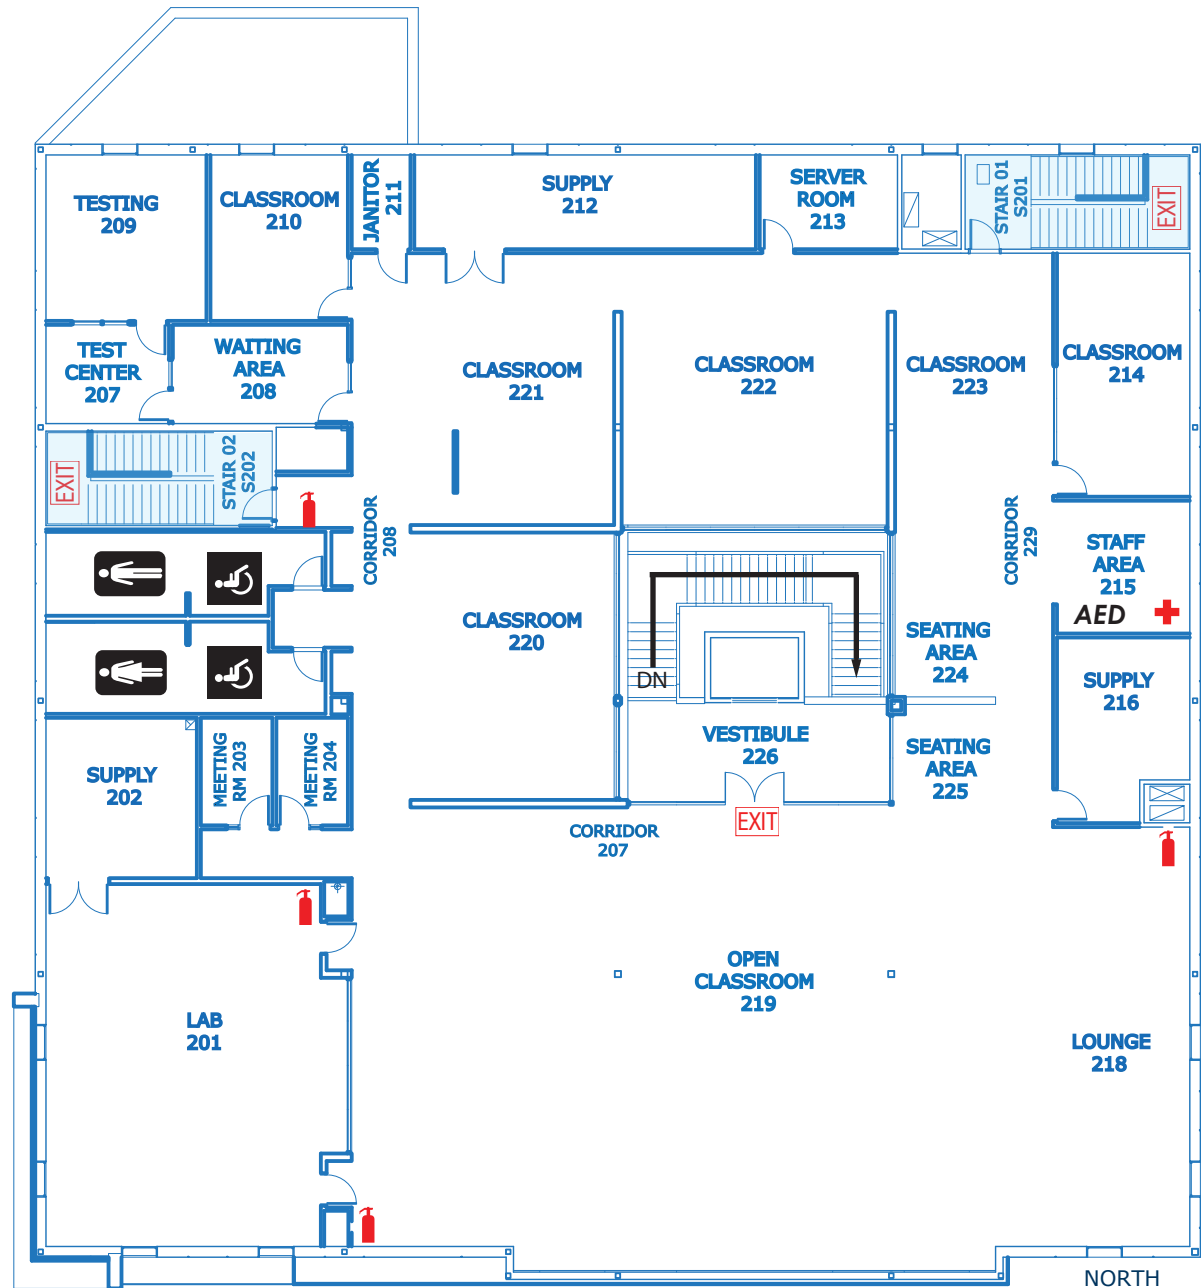

METROPOLITAN Community College

5370 North 30th Street • Omaha, NE 68115 • www.mccneb.edu
 Information: 531-622-2400
 MCC Police: 531-622-2222

MCC DO SPACE

Legend

-  Accessible
-  Restroom
-  Emergency Exit
-  Fire Extinguisher
-  First Aid Cabinet
-  Automated External Defibrillator
-  Severe Weather Area