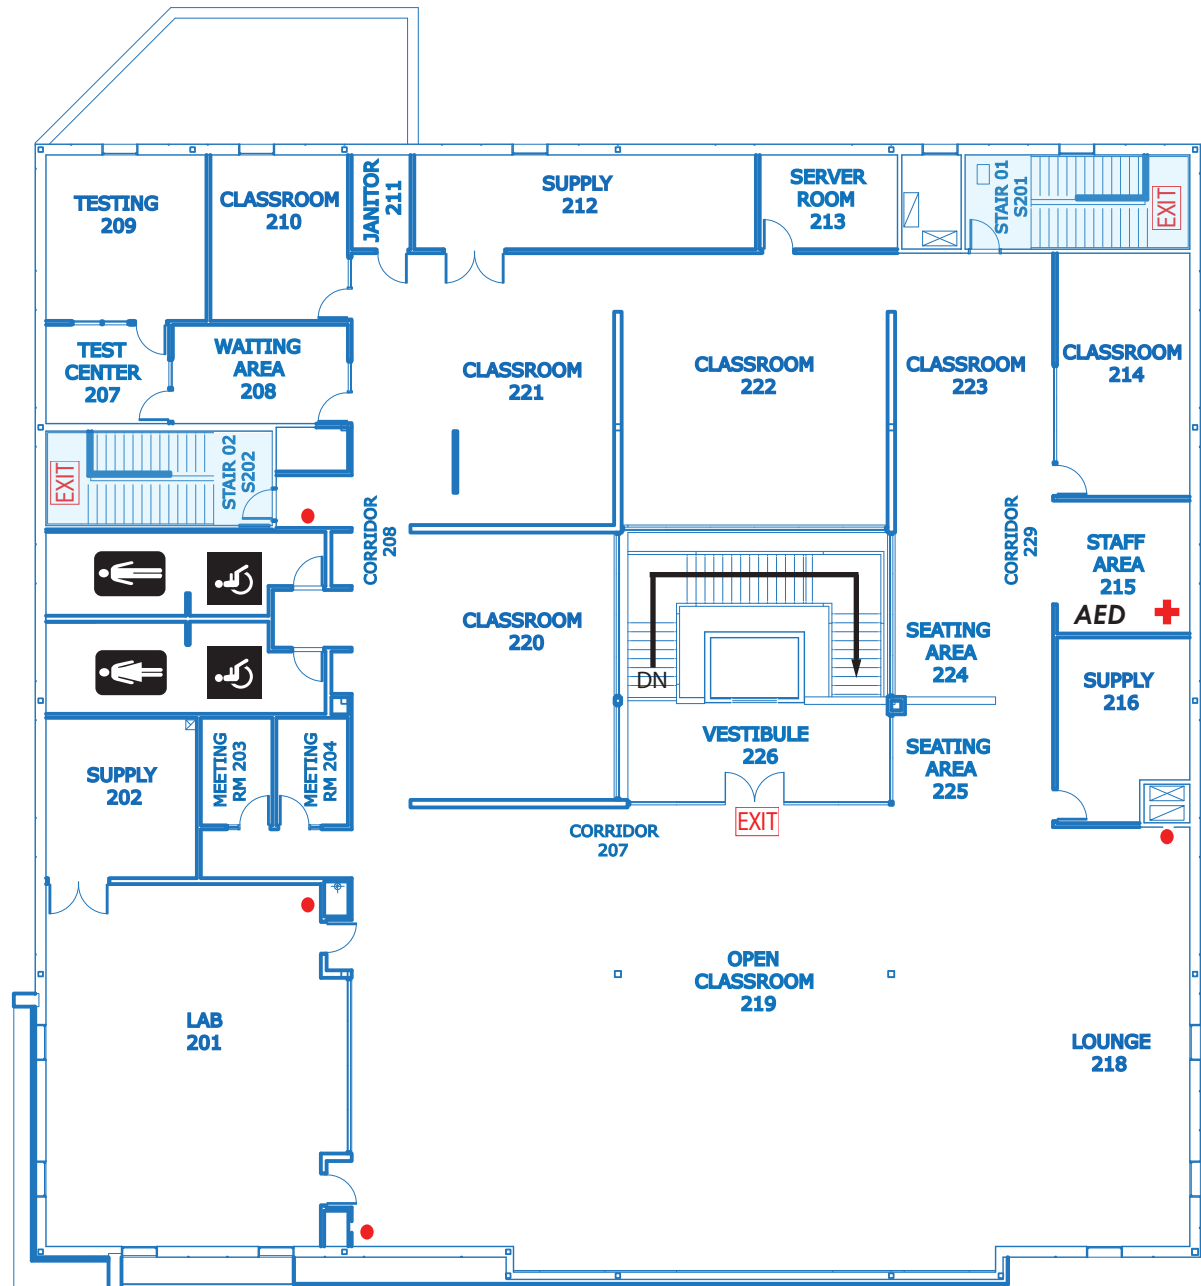

METROPOLITAN Community College

mcneb.edu | 531-MCC-2400

7201 Dodge Street Omaha, NE 68122 www.mcneb.edu
Information: 531-622-2400
MCC Police: 531-622-2222

MCC DO SPACE

Legend

-  Accessible
-  Restroom
-  Emergency Exit
-  Fire Extinguisher
-  First Aid Cabinet
-  Automated External Defibrillator
-  Severe Weather Area