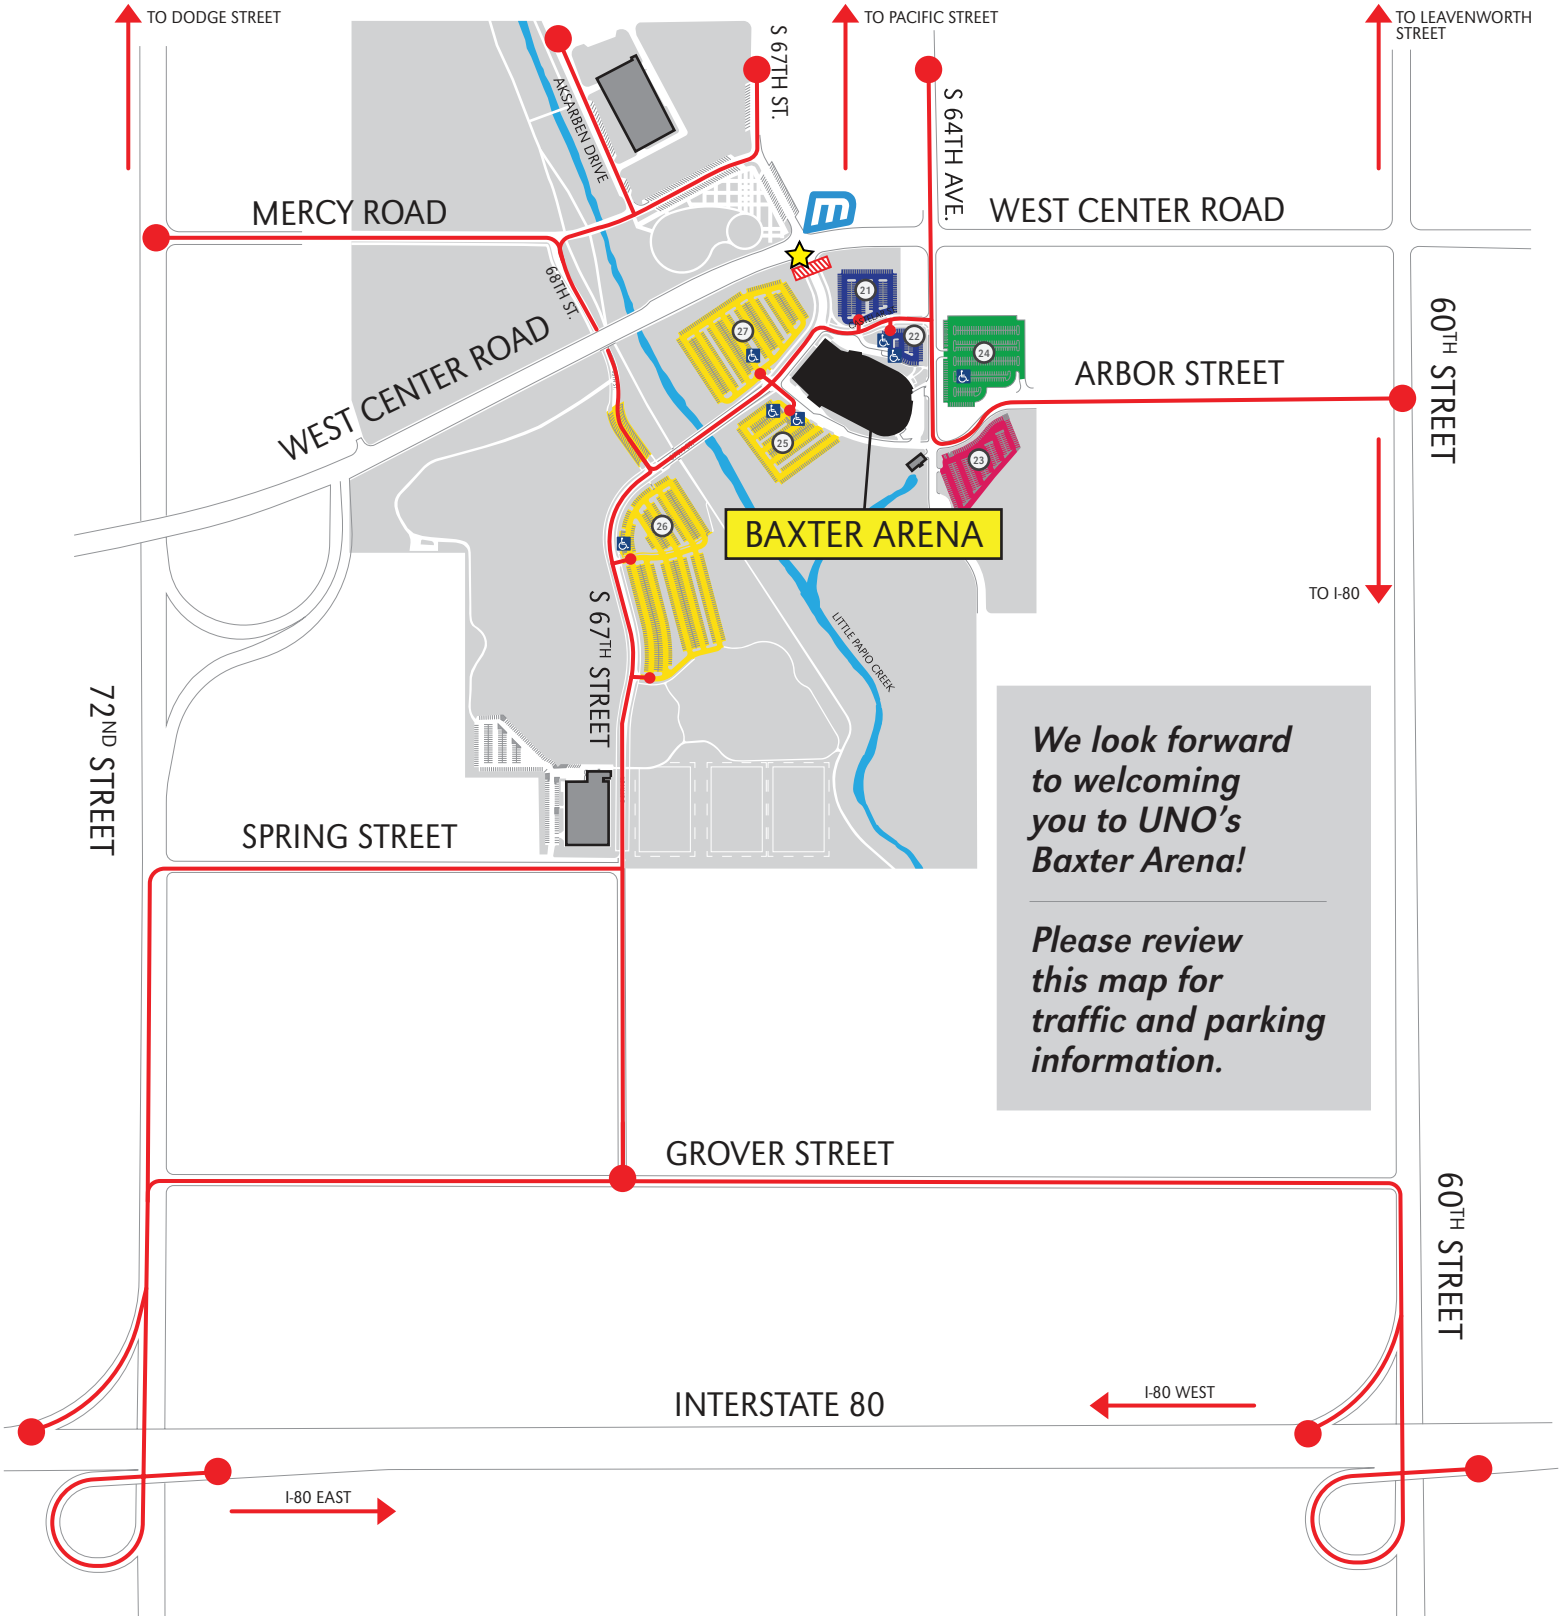

UNIVERSITY OF NEBRASKA AT OMAHA

BAXTER ARENA COMMENCEMENT MAP

UPDATED 01/12/2017

We look forward to welcoming you to UNO's Baxter Arena!

Please review this map for traffic and parking information.

- GUEST PARKING
- RESERVED PARKING
- GRADUATES
- HANDICAP PARKING

BARRICADES
NO VEHICLES BEYOND THIS POINT WITHOUT PROPER CREDENTIALS

- HANDICAP PARKING
- METRO CITY BUS STOP
- THE MAIN 67TH STREET ENTRANCE IS CLOSED

TRAFFIC ROUTES TO BAXTER ARENA

ALL ROUTES MAY NOT BE AVAILABLE WHEN EXITING.
 PLEASE WATCH FOR STAFF DIRECTING TRAFFIC.