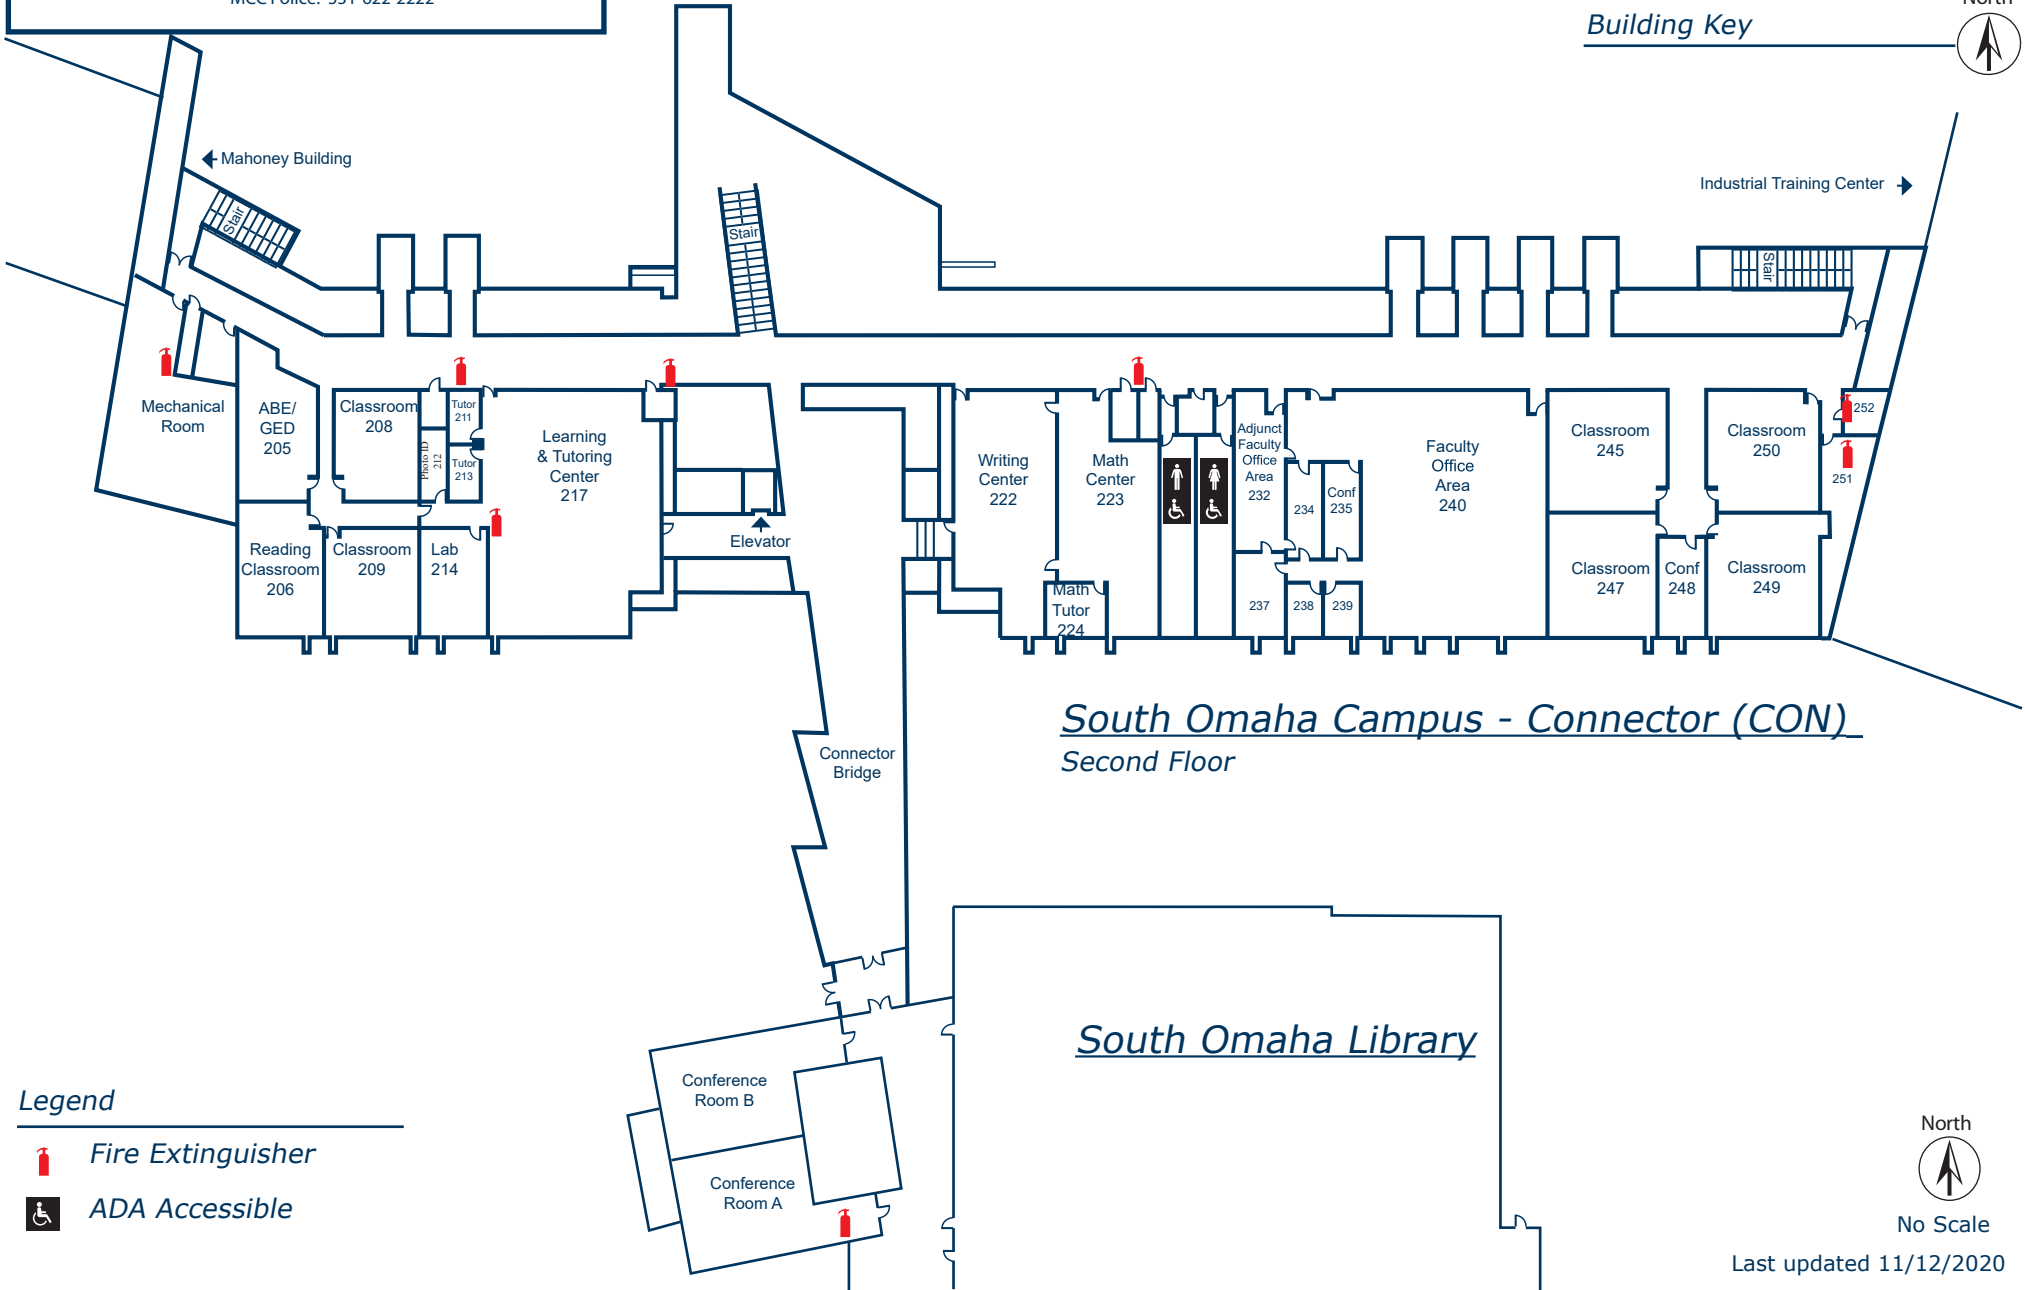

METROPOLITAN Community College

2709 Edward Babe Gomez Ave Omaha, NE 68107 www.mccneb.edu
Information: 531-622-2400
MCC Police: 531-622-2222

Building Key

South Omaha Campus - Connector (CON) Second Floor

South Omaha Library

Legend

-  Fire Extinguisher
-  ADA Accessible

No Scale

Last updated 11/12/2020