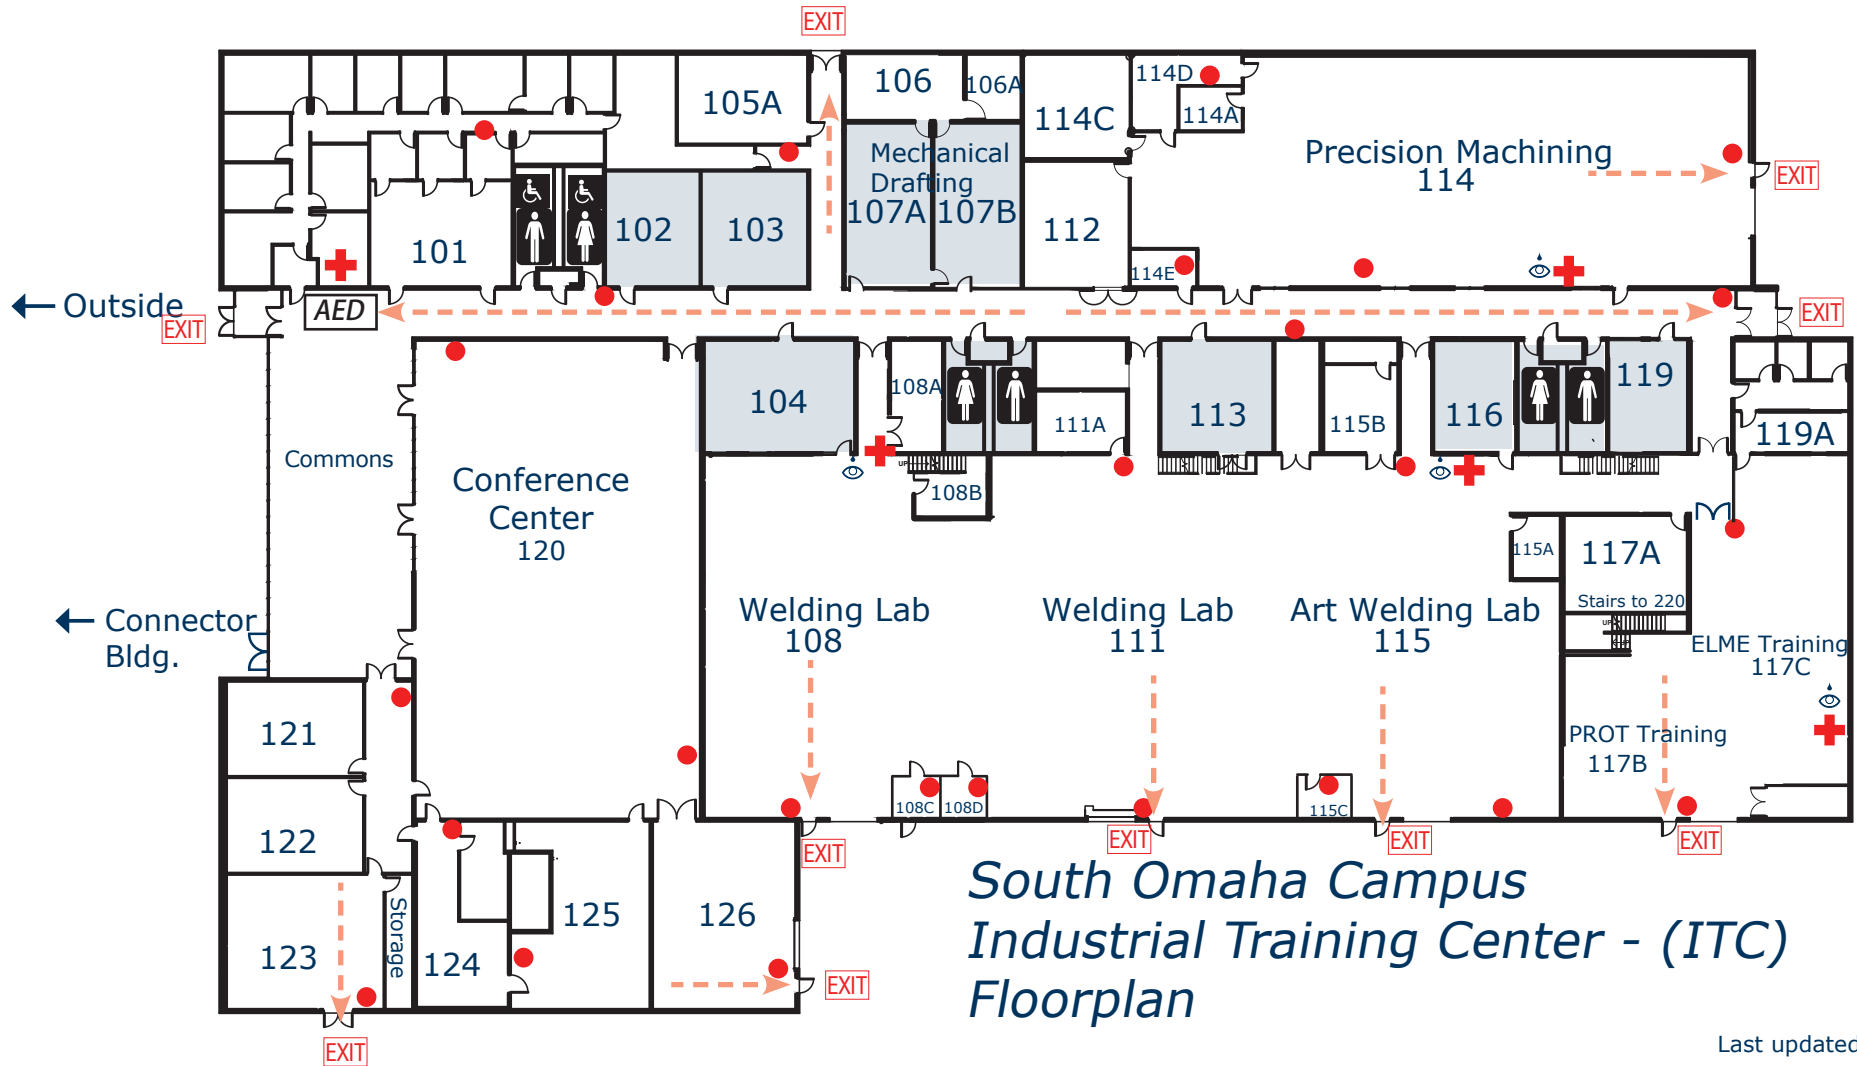

METROPOLITAN
Community College

2709 Edward Babe Gomez Ave Omaha, NE 68107 www.mccneb.edu
Information: 531-622-2400
MCC Police: 531-622-2222

Legend

- Severe Weather Area
- + First Aid Cabinet
- AED Automated External Defibrillator/Bleeding Control Kit
- Fire Extinguisher
- ADA Accessible
- Eyewash Station
- - - - -> Evacuation Route
- EXIT Emergency Exit