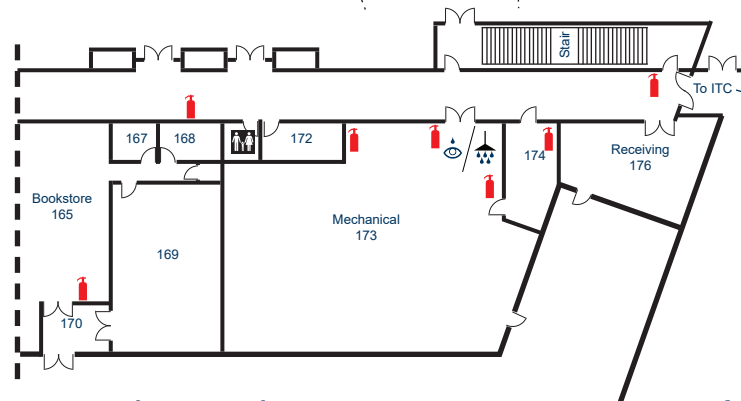

Legend

Severe Weather Area

Fire Extinguisher

ADA Accessible

Eyewash Station

South Omaha Campus - Connector (CON)

First Floor - East End

No Scale