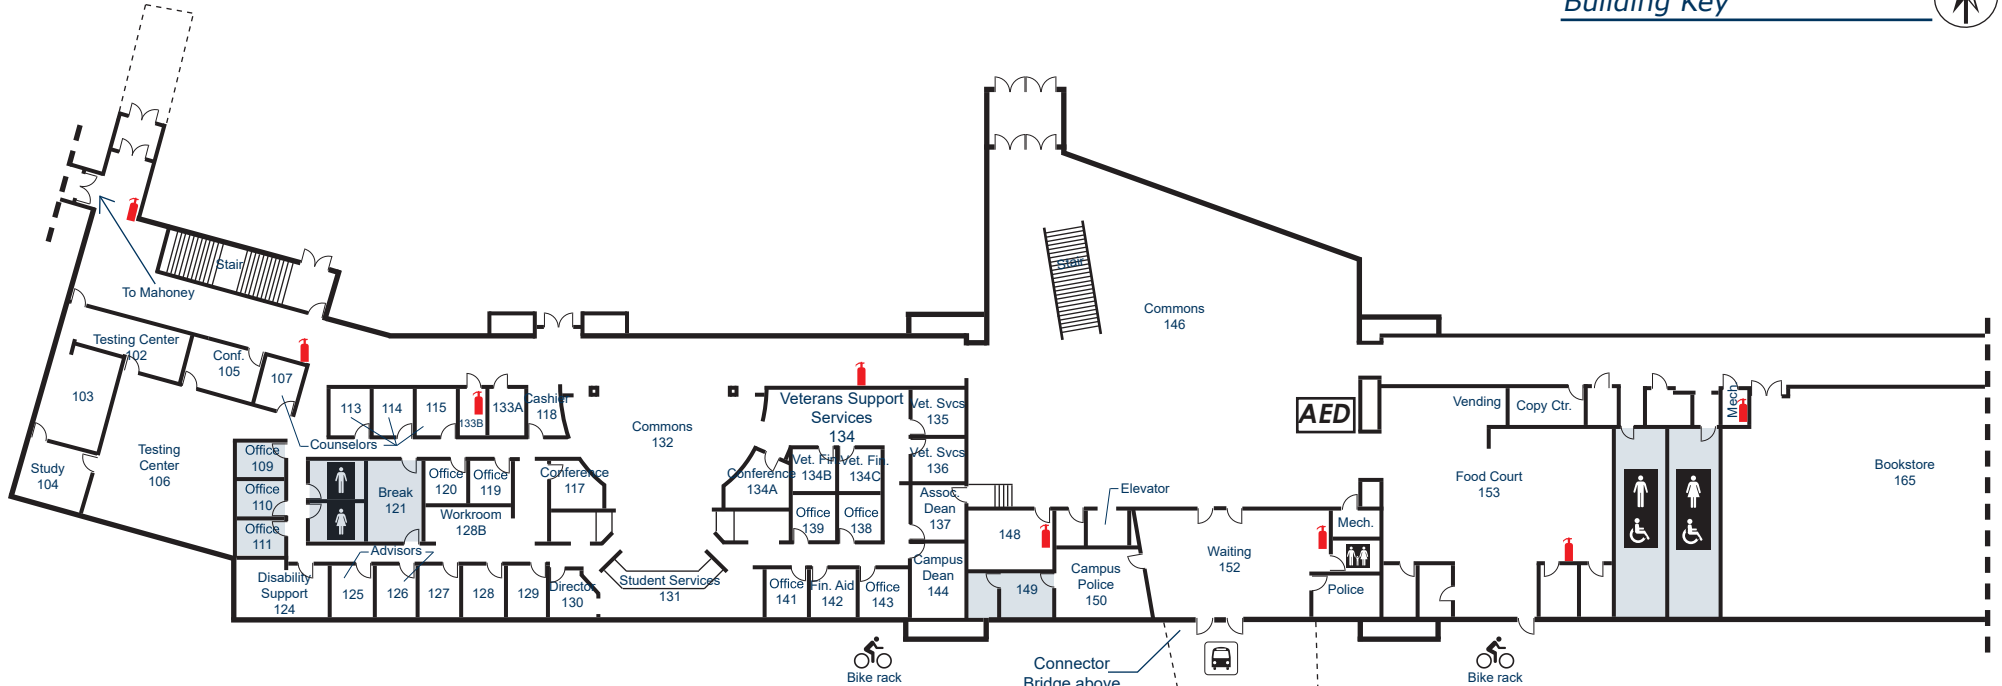

METROPOLITAN Community College

2801 Edward Babe Gomez Ave Omaha, NE 68107 www.mccneb.edu
Information: 531-622-2400
MCC Police: 531-622-2222

Building Key

South Omaha Campus - Connector (CON)

First Floor - West End

Legend

Severe Weather Area

Fire Extinguisher

ADA Accessible

Eyewash Station

South Omaha Campus - Connector (CON)

First Floor - East End

No Scale