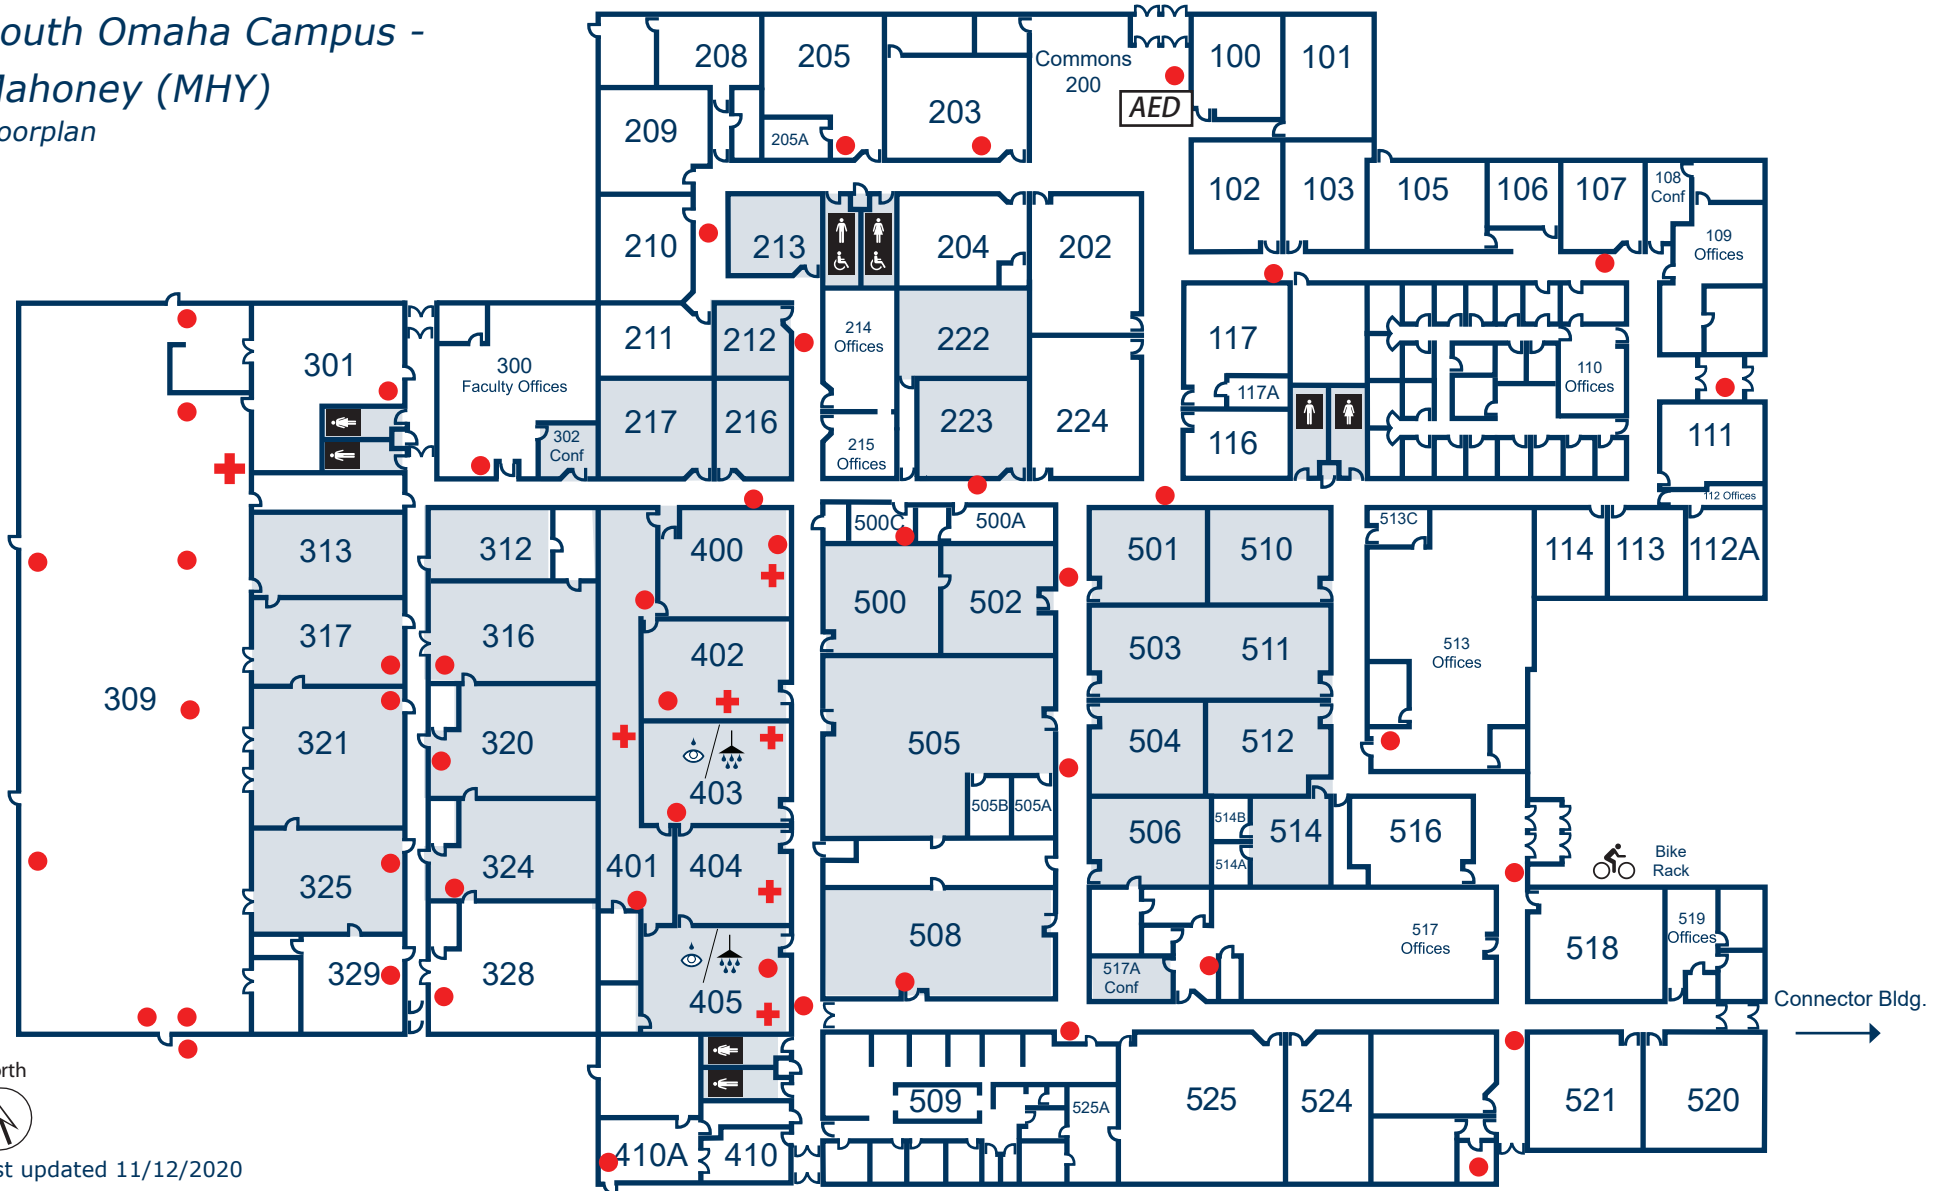

METROPOLITAN
Community College

2909 Edward Babe Gomez Ave Omaha, NE 68107 www.mccneb.edu
Information: 531-622-2400
MCC Police: 531-622-2222

Legend

-  Severe Weather Area
-  First Aid Cabinet
-  Automated External Defibrillator/Bleeding Control Kit

-  Fire Extinguisher
-  ADA Accessible
-  Eyewash Station

South Omaha Campus - Mahoney (MHY) Floorplan

Last updated 11/12/2020